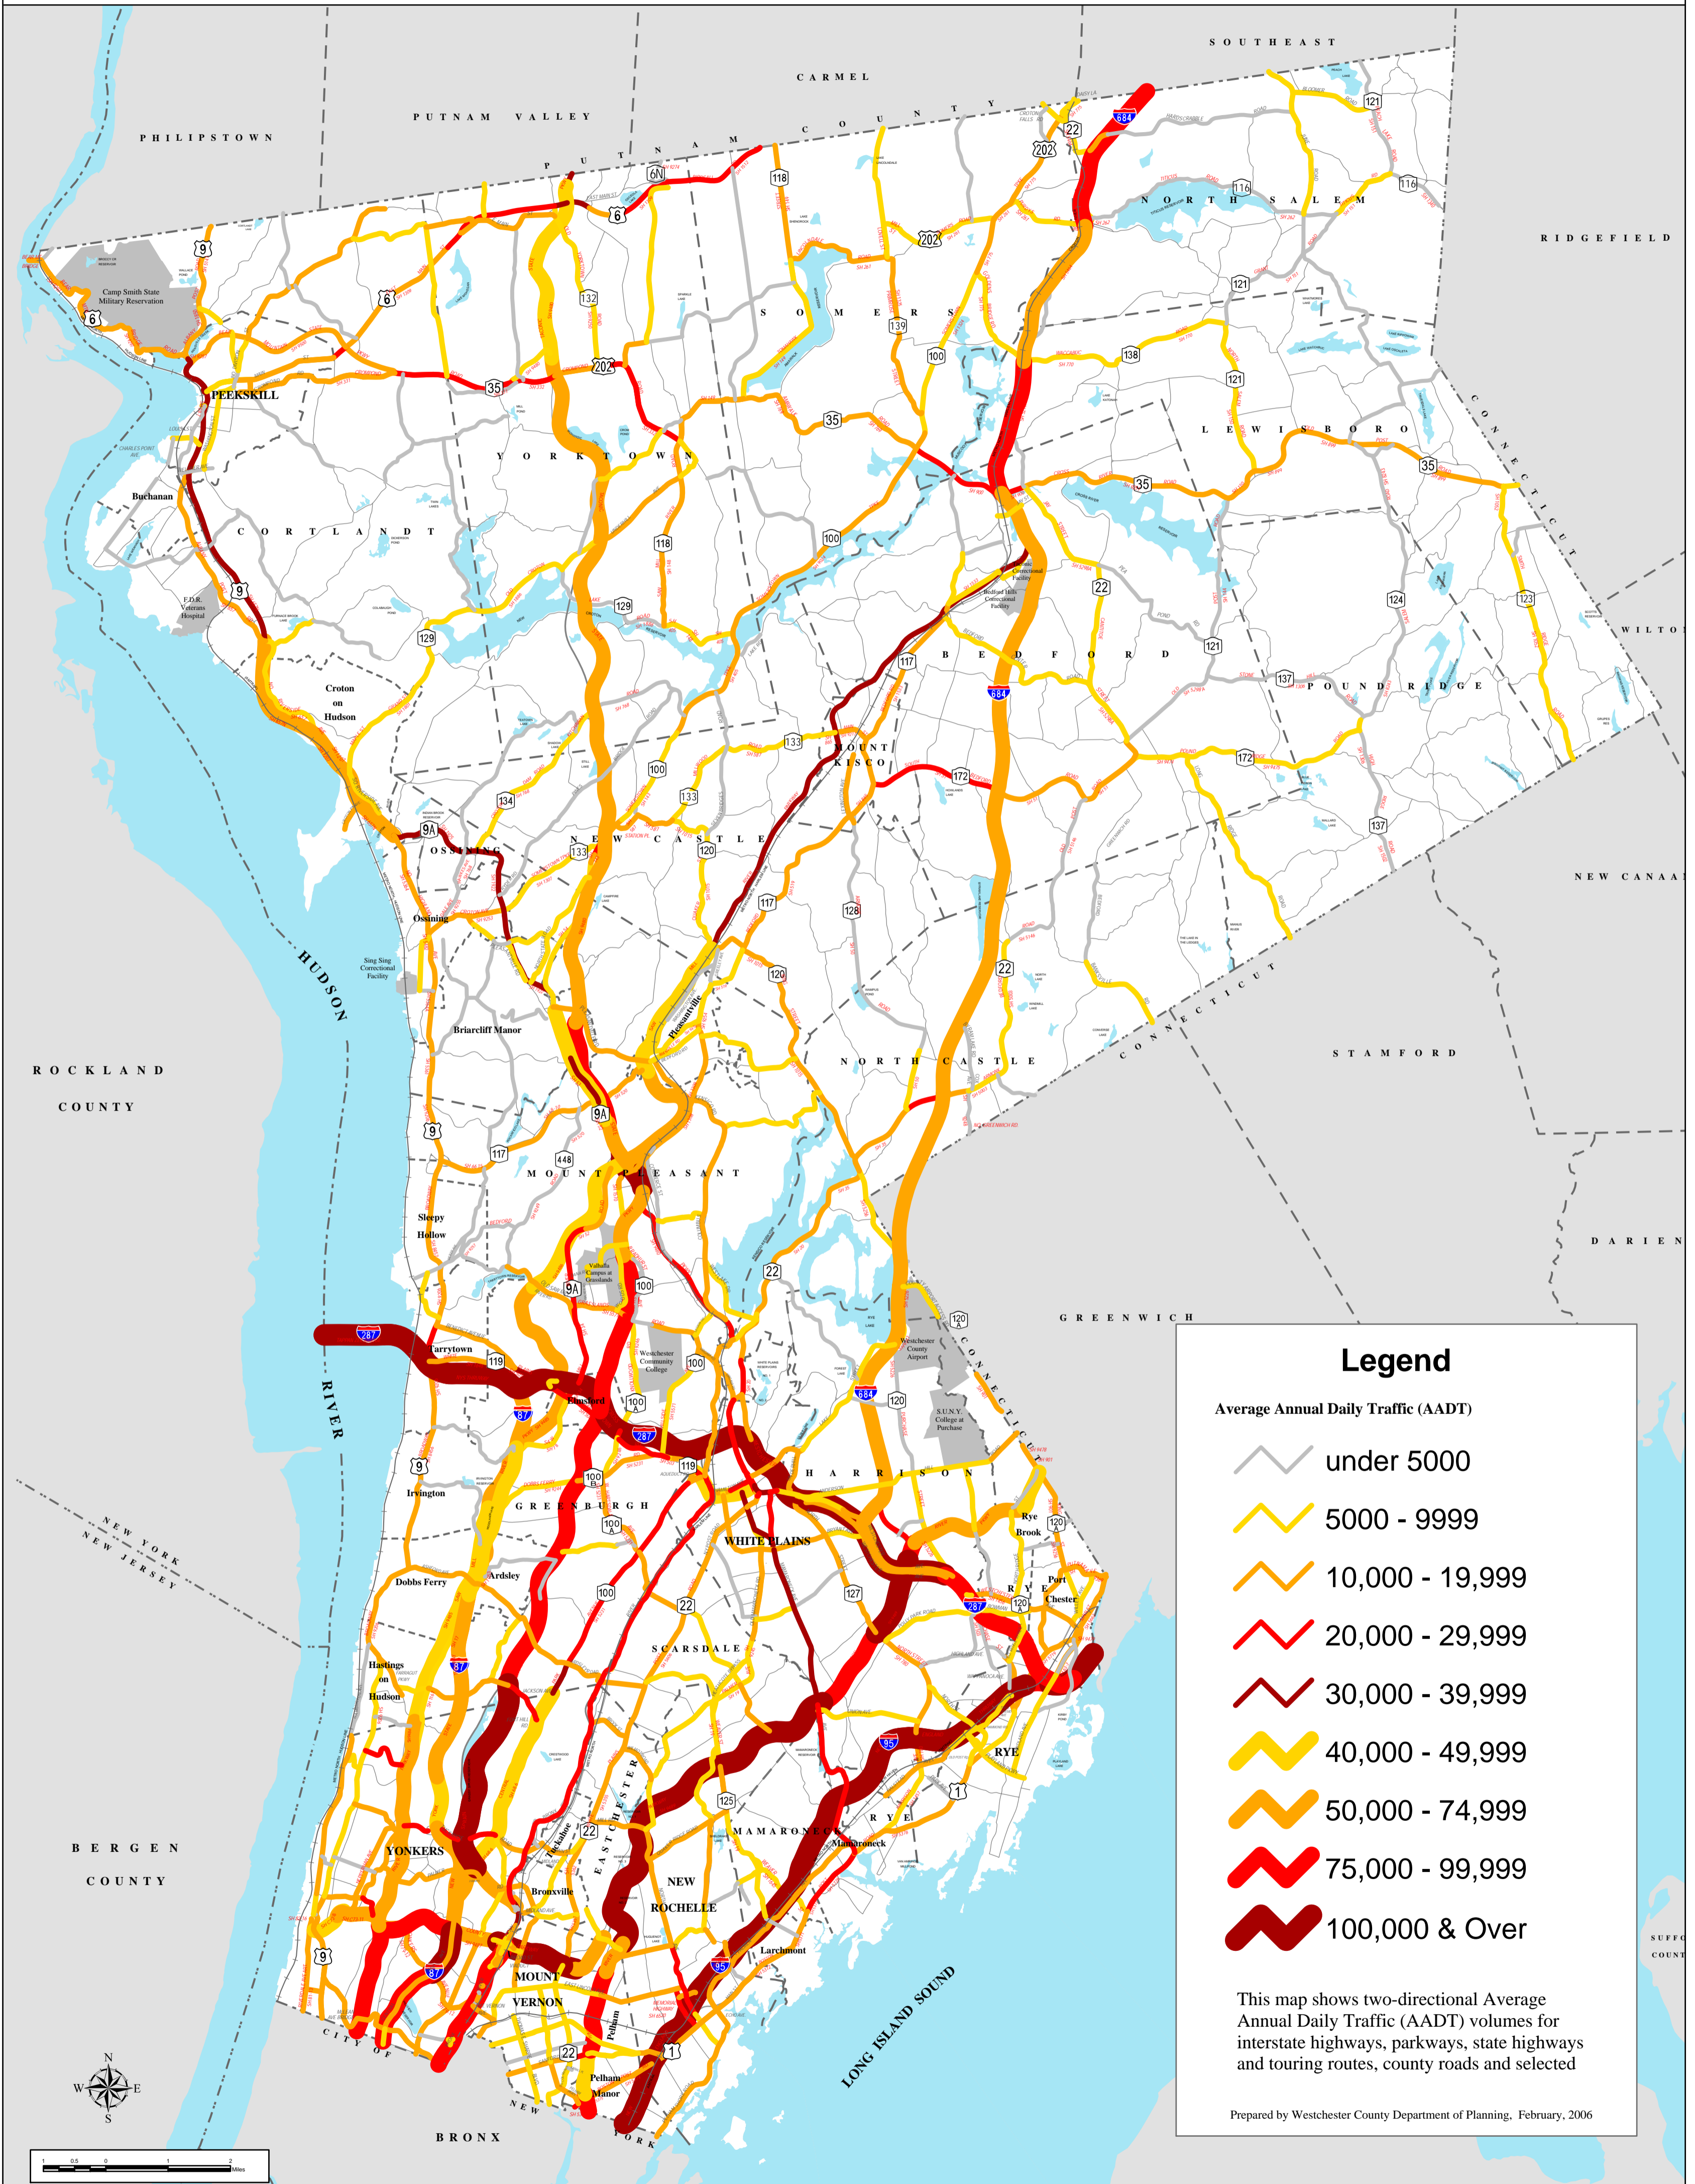

WESTCHESTER COUNTY, NEW YORK

Traffic Volume