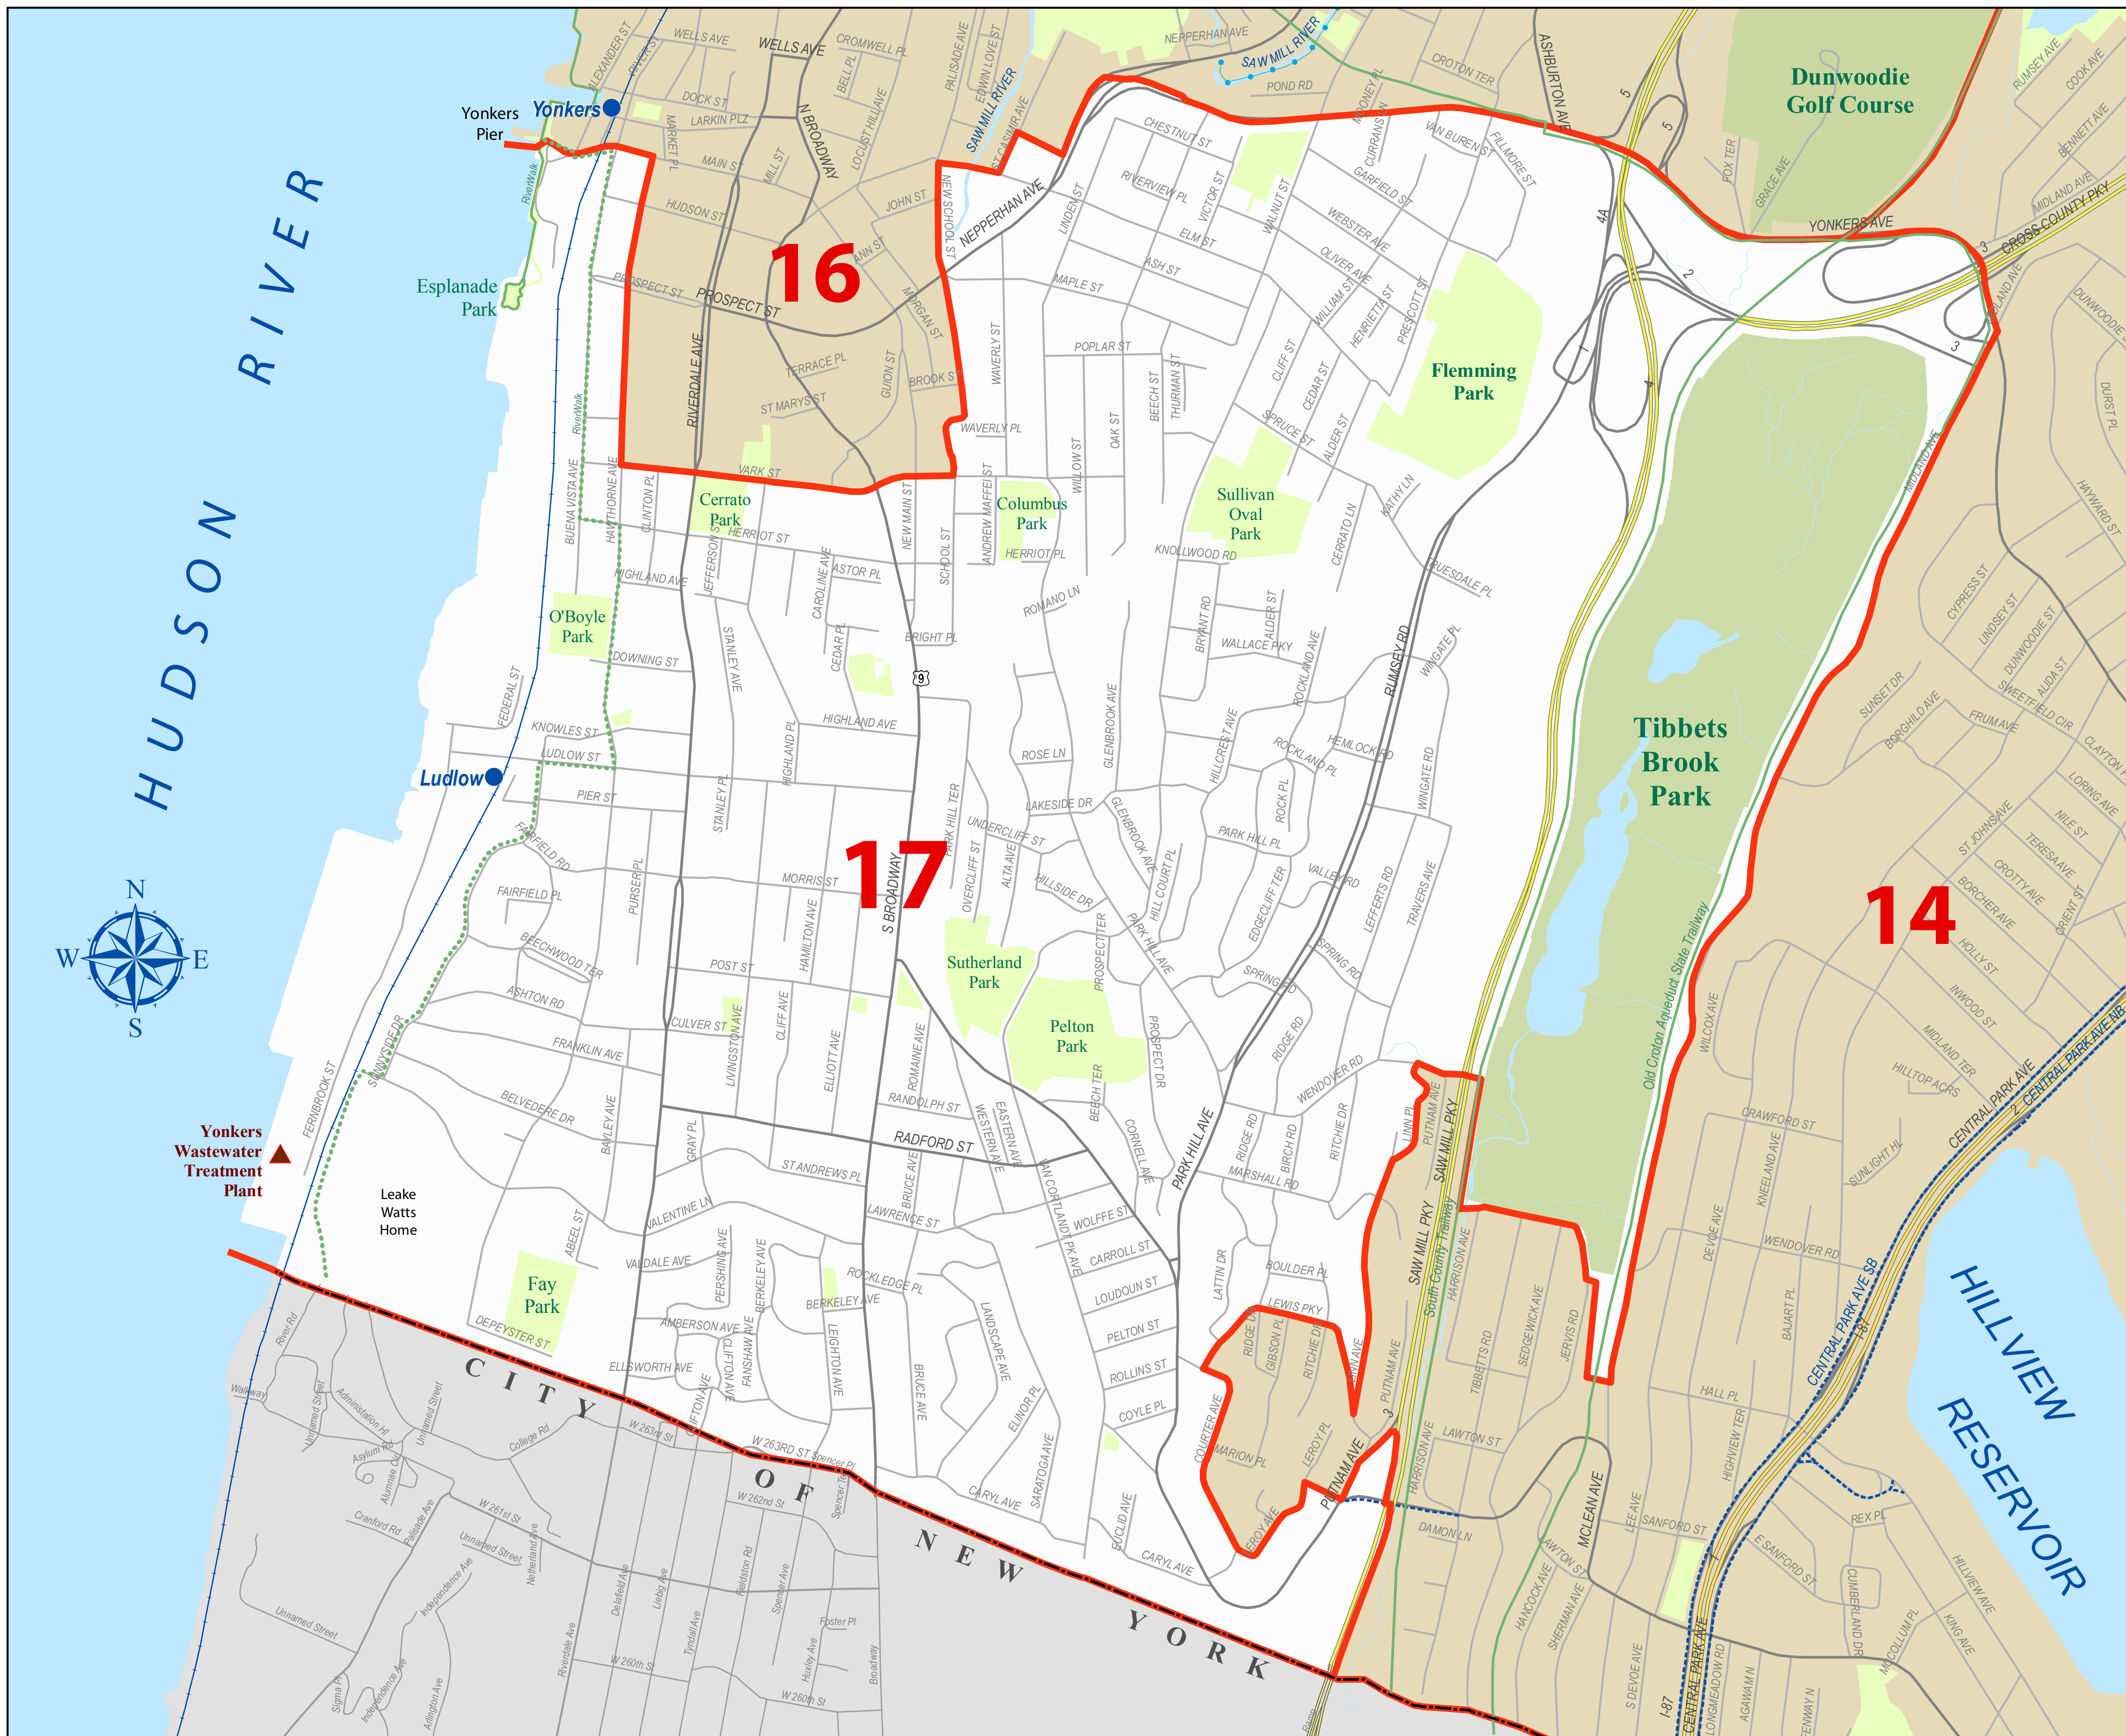

County Legislative District 17

Yonkers

Legend

-  Legislative District Boundaries
-  Bike Paths & Trails
-  Westchester RiverWalk Route
-  County Parks
-  Local Parks & Open Space

Locator Map

Westchester
gov.com

Westchester County Department of Planning
432 Michaelian Office Building
148 Martine Avenue, White Plains, New York 10601

Map Produced January, 2012

Yonkers Wastewater Treatment Plant

Leake Watts Home

CITY OF NEW YORK