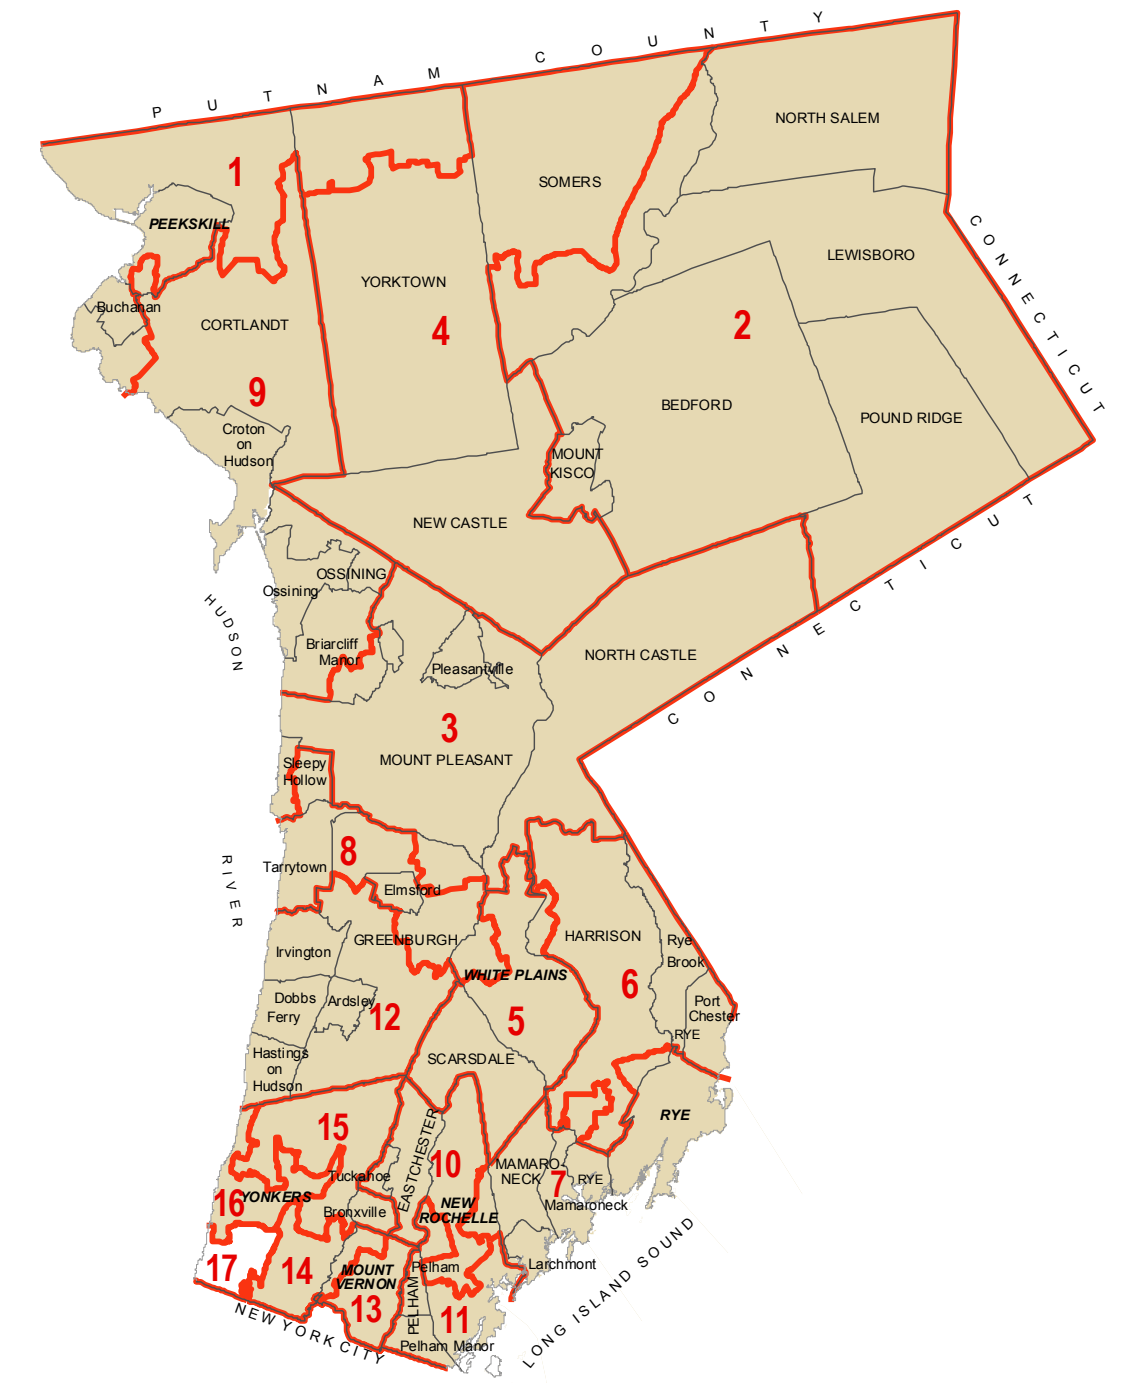

County Legislative District 17

Yonkers

Legend

-  Legislative District Boundaries
-  Bike Paths & Trails
-  Westchester RiverWalk Route
-  County Parks
-  Local Parks & Open Space

Locator Map

Westchester
gov.com

Westchester County Department of Planning
432 Michaelian Office Building
148 Martine Avenue, White Plains, New York 10601

Map Produced January, 2012

Yonkers Wastewater Treatment Plant

Leake Watts Home

CITY OF NEW YORK