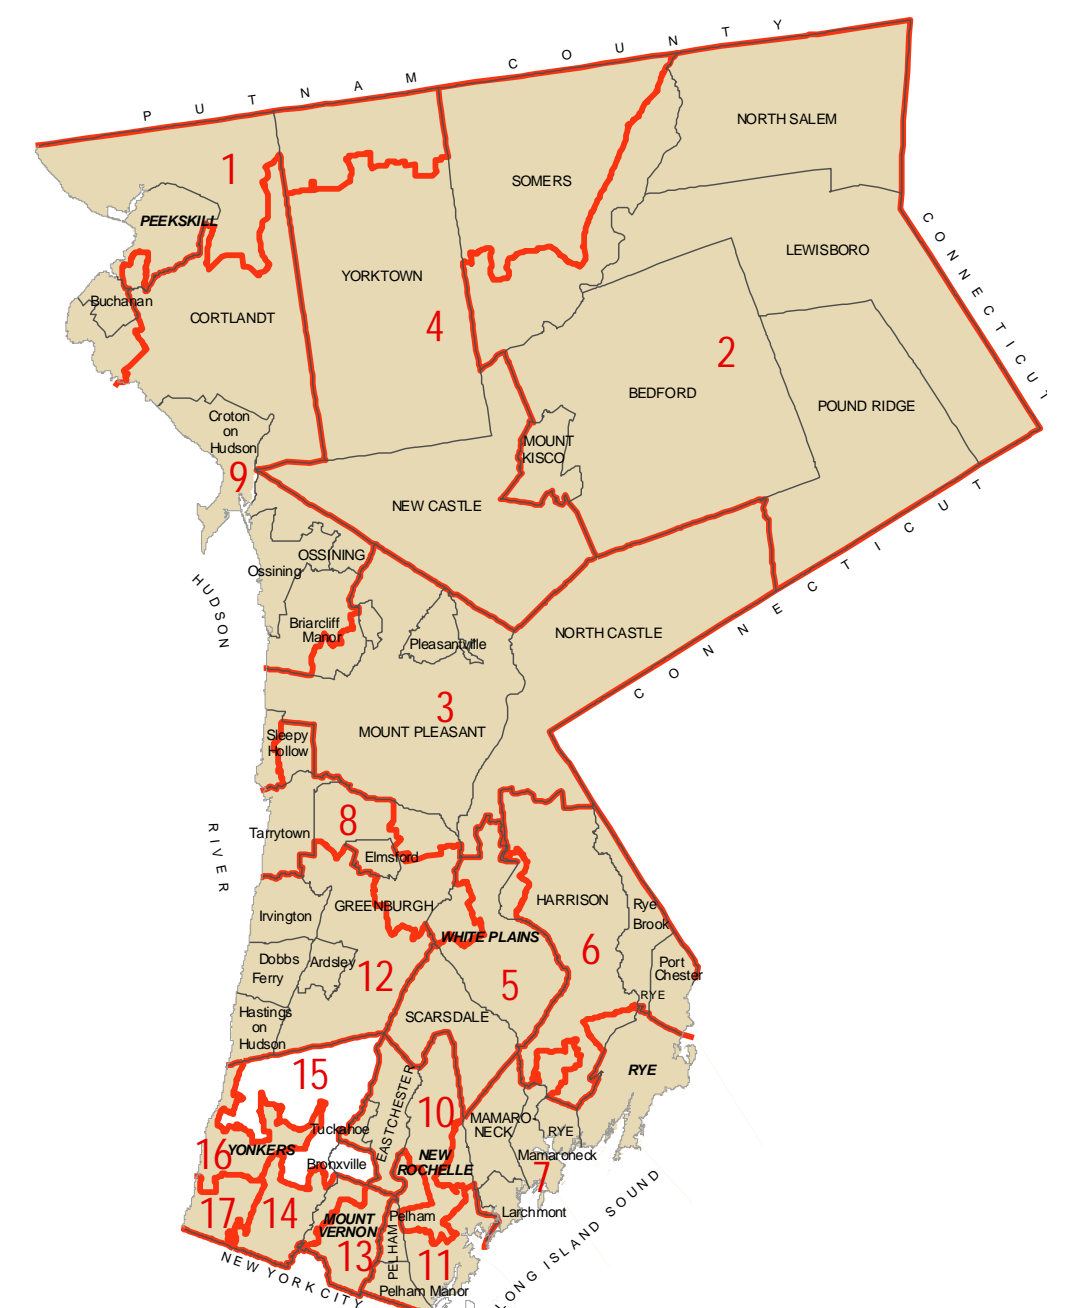

County Legislative District 15

Bronxville and part of Yonkers

Legend

- Legislative District Boundaries
- - - County Roads
- County Channel Lines
- Bike Paths & Trails
- County Parks
- Local Parks & Open Space

Locator Map

Westchester gov.com

Westchester County Department of Planning
432 Michaelian Office Building
148 Martine Avenue, White Plains, New York 10601
Map Produced January, 2012