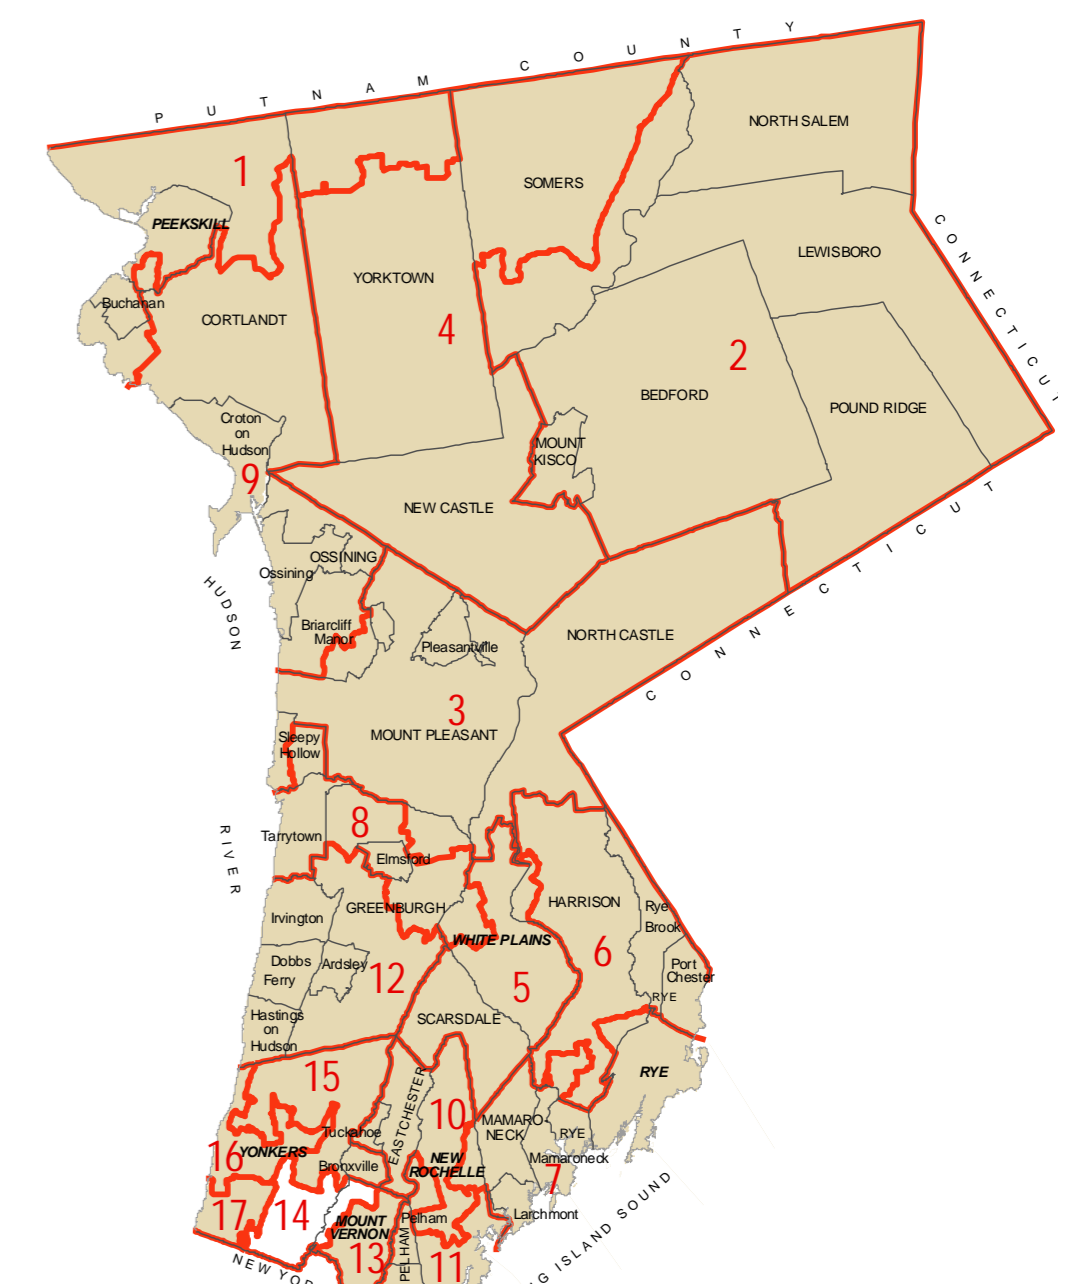

County Legislative District 14

Part of Yonkers and Mount Vernon

Legend

-  Legislative District Boundaries
-  County Roads
-  Bike Paths & Trails
-  County Parks
-  Local Parks & Open Space

Locator Map

Westchester.gov.com

Westchester County Department of Planning
432 Michaelian Office Building
148 Martine Avenue, White Plains, New York 10601
Map Produced January, 2012

BRONX