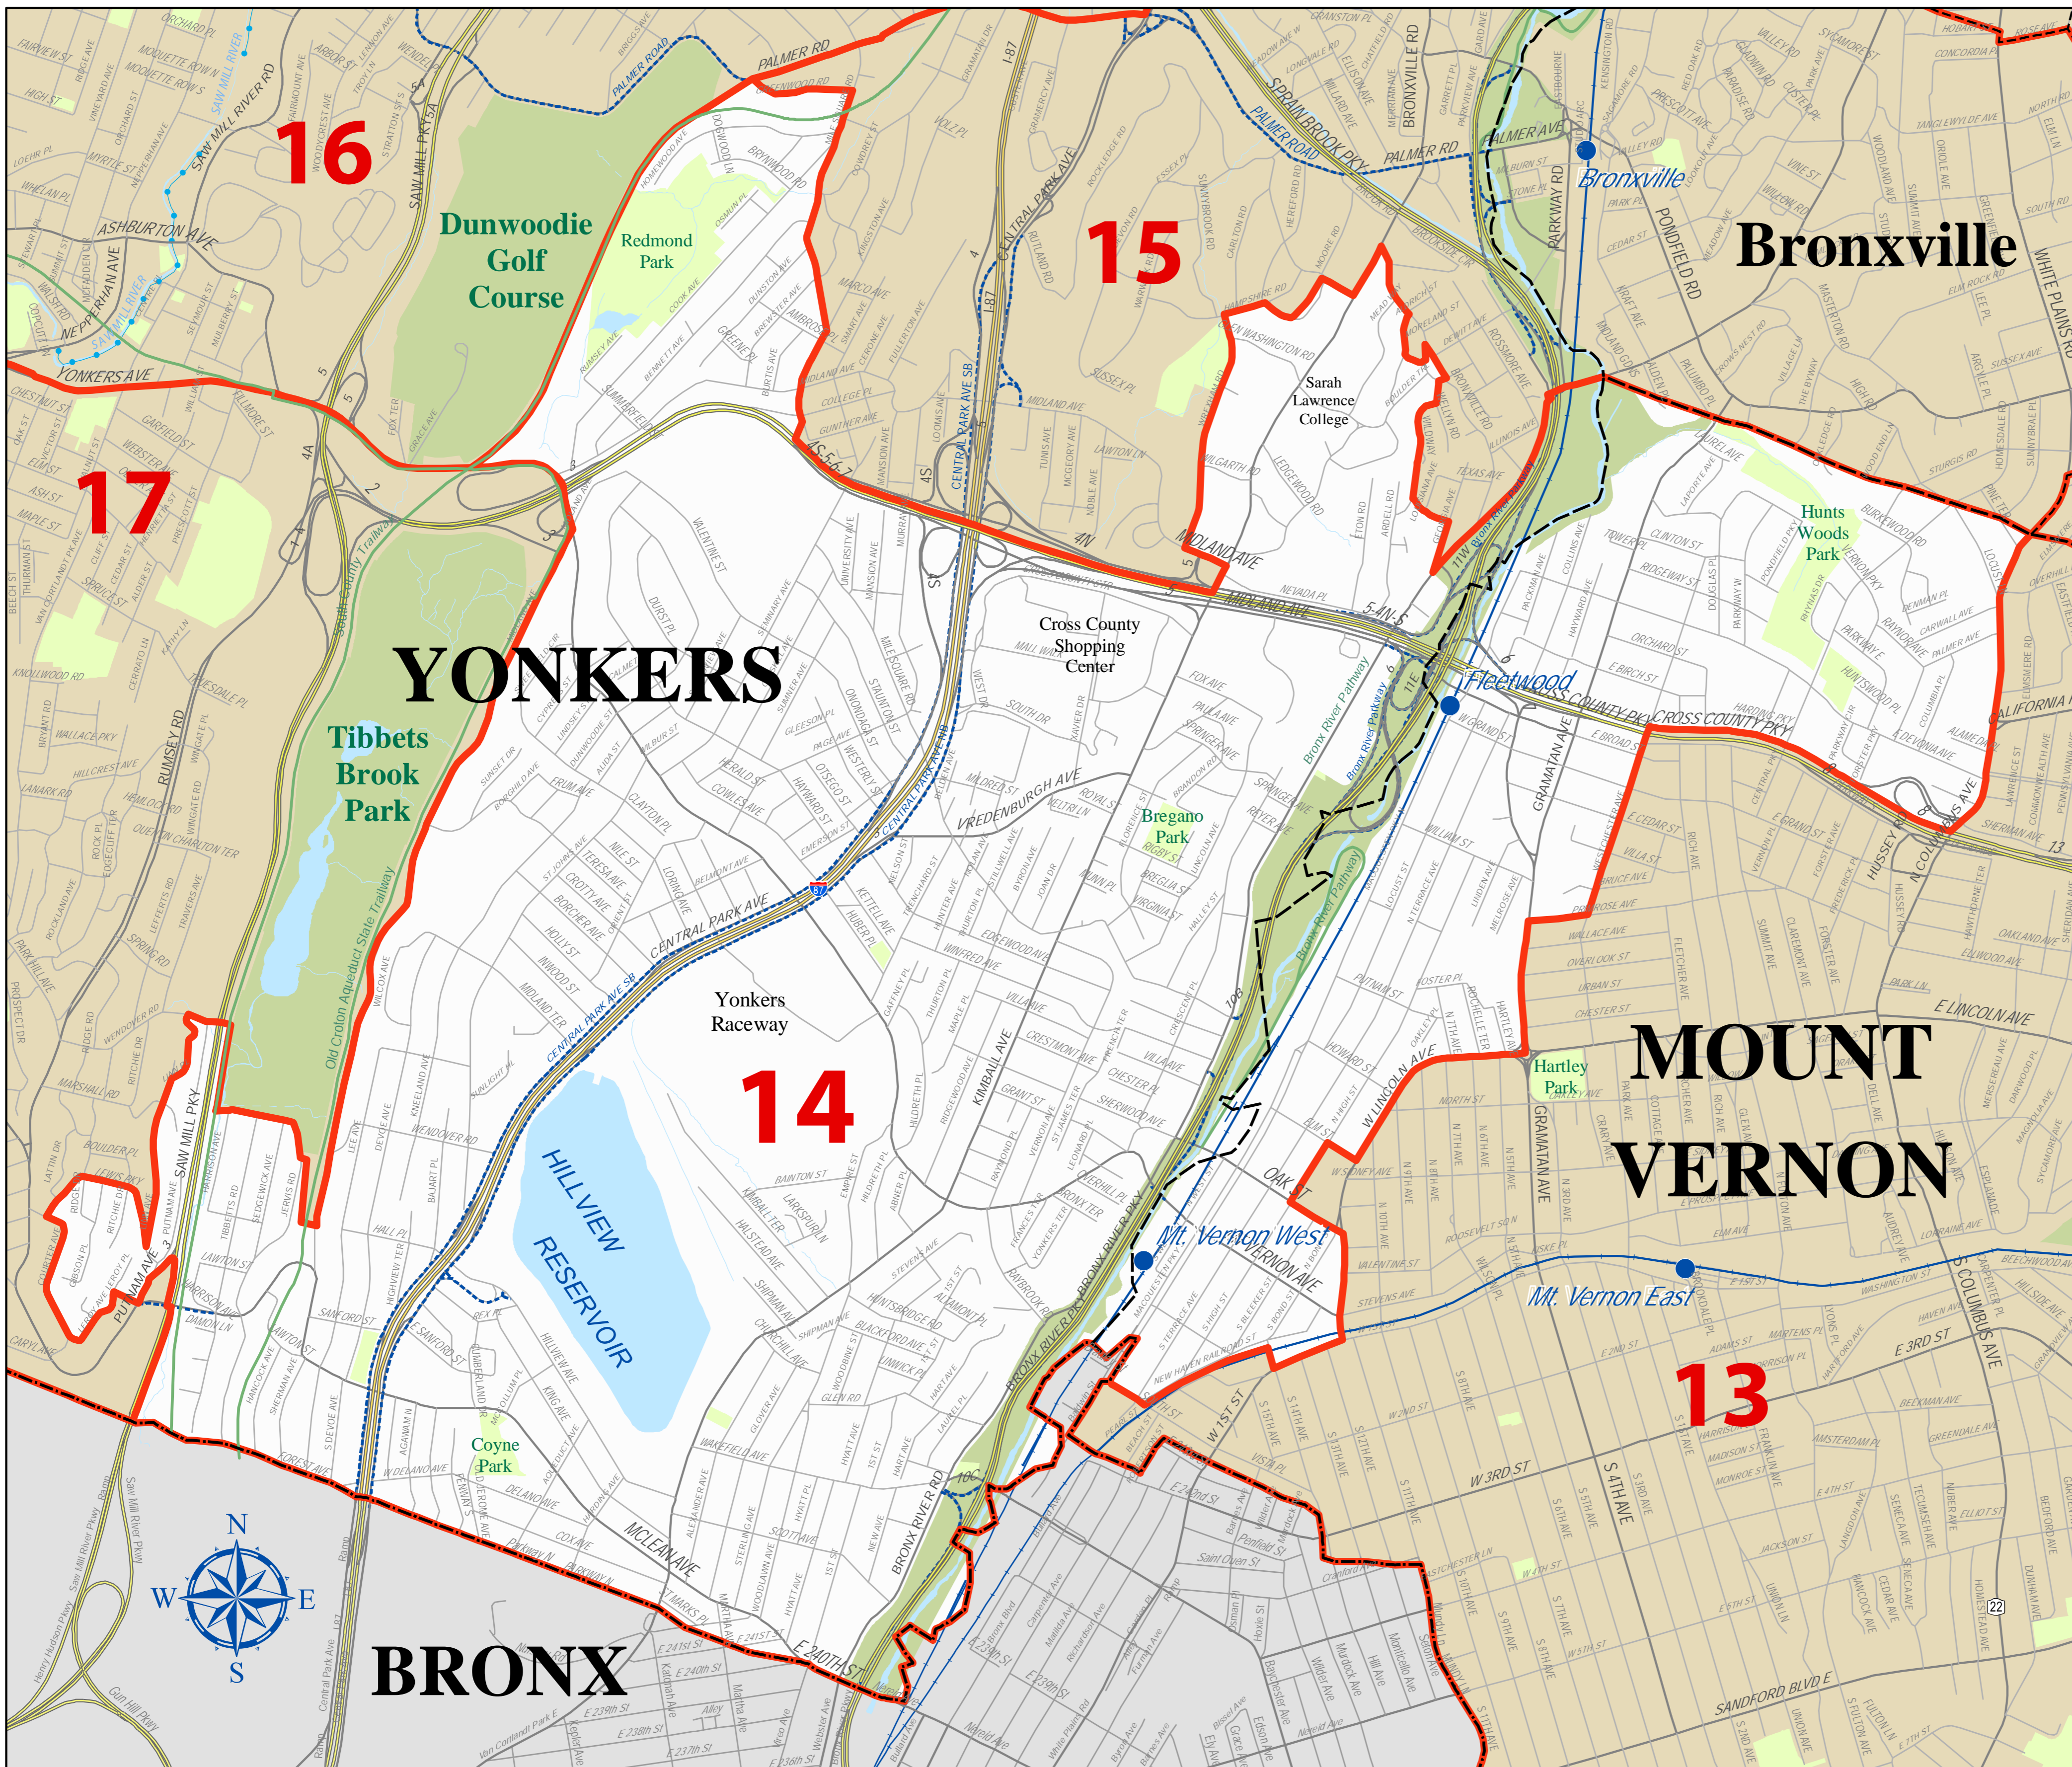

County Legislative District 14

Part of Yonkers and Mount Vernon

Legend

-  Legislative District Boundaries
-  County Roads
-  Bike Paths & Trails
-  County Parks
-  Local Parks & Open Space

Locator Map

Westchester.gov.com

Westchester County Department of Planning
432 Michaelian Office Building
148 Martine Avenue, White Plains, New York 10601
Map Produced January, 2012

BRONX