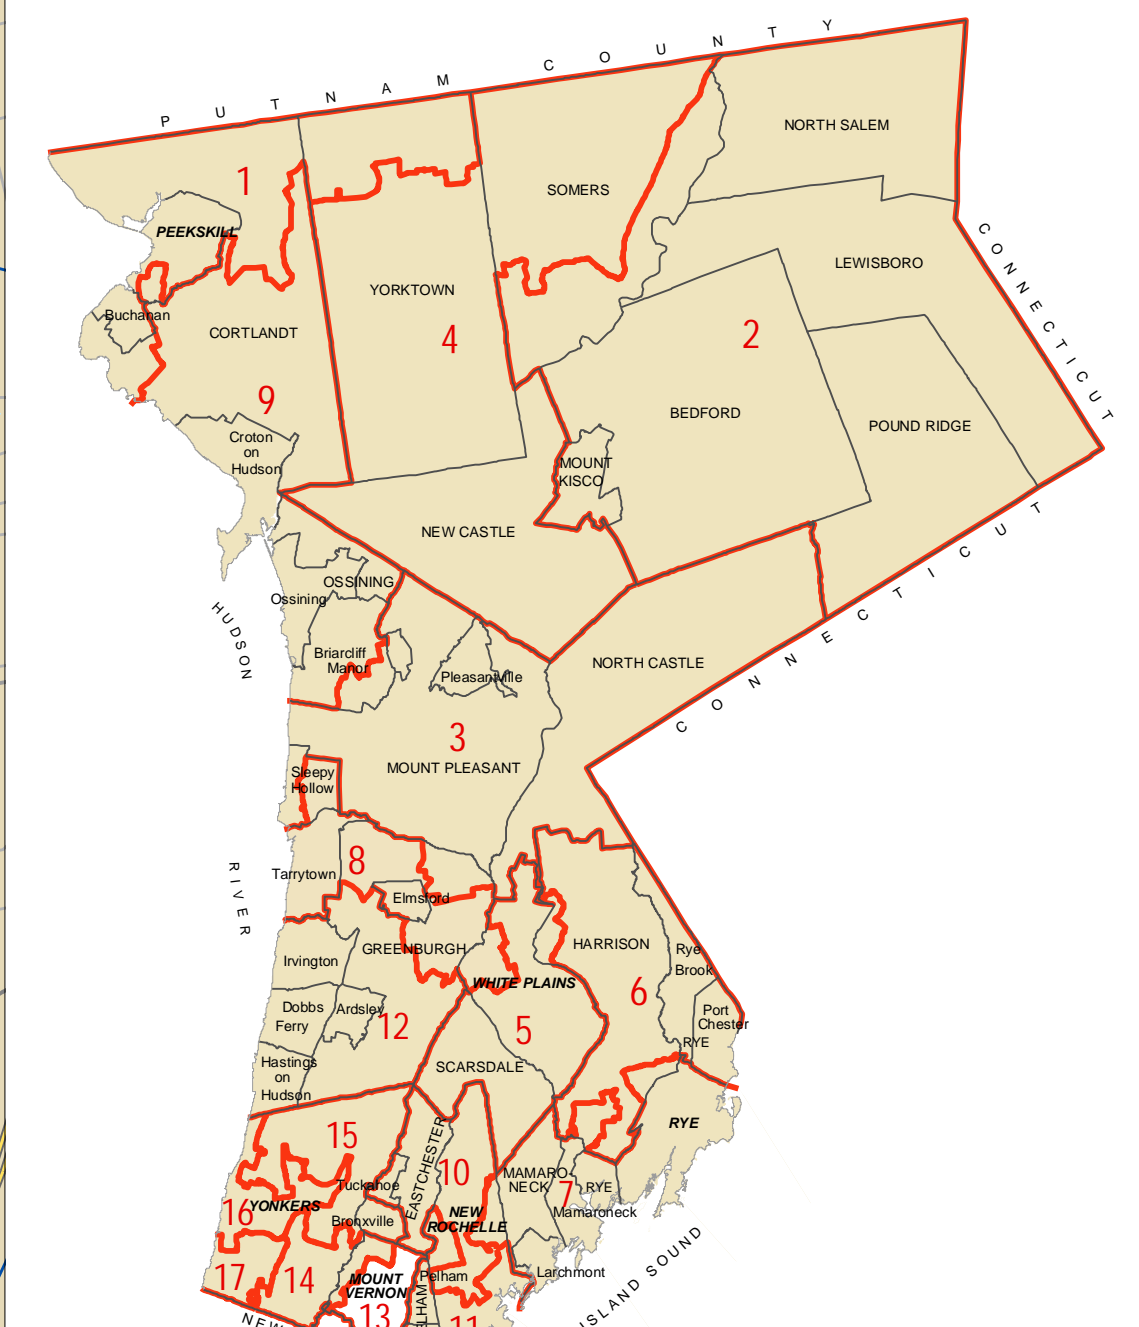

# County Legislative District 13

Mount Vernon

## Legend

-  Legislative District Boundaries
-  Existing Bike Paths & Trails
-  County Channel Lines
-  County Parks
-  City Parks & Open Space

## Locator Map

[Westchester.gov.com](http://Westchester.gov.com)

Westchester County Department of Planning  
 432 Michaelian Office Building  
 148 Martine Avenue, White Plains, New York 10601  
[www.westchestergov.com/planning](http://www.westchestergov.com/planning)  
 Map Produced January, 2012