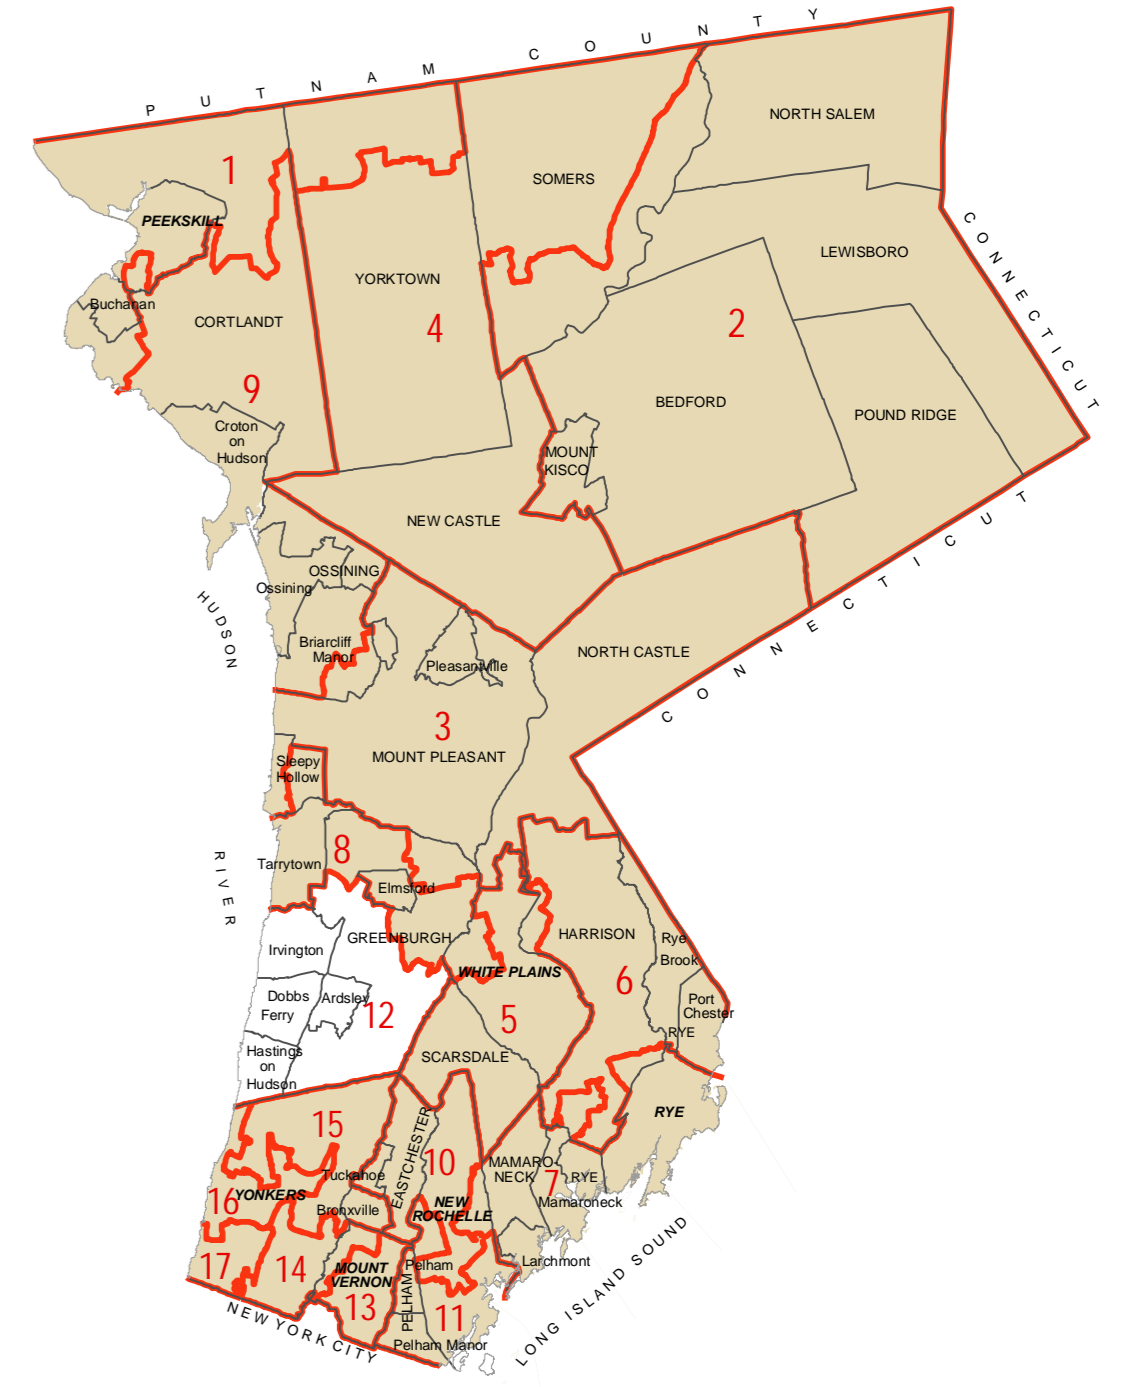

County Legislative District 12

Including Ardsley Dobbs Ferry, Hastings-on-Hudson, Irvington and part of Greenburgh

Legend

-  Legislative District Boundaries
-  County Roads
-  County Channel Lines
-  Existing Bike Paths & Trails
-  Proposed Bike Paths & Trails
-  County Parks
-  Local Parks & Open Space

Locator Map

Westchester.gov.com

Westchester County Department of Planning
432 Michaelan Office Building
148 Martine Avenue, White Plains, New York 10601

Map Produced January, 2012