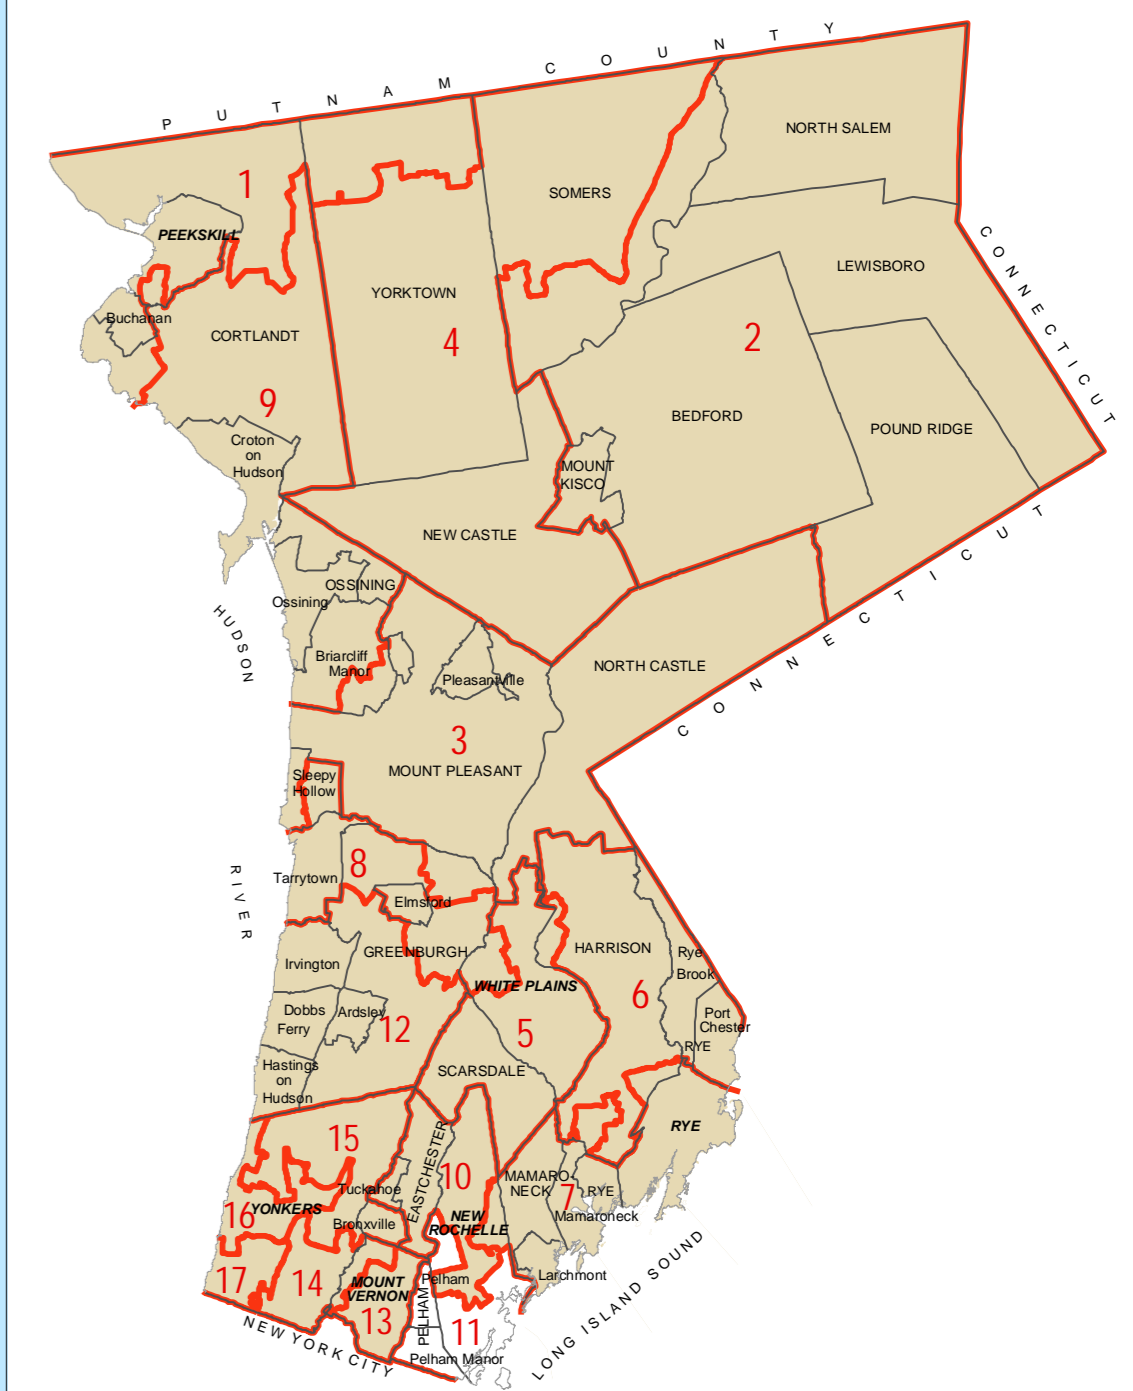

# County Legislative District 11

Including Pelham, Pelham Manor and part of New Rochelle

## Legend

-  Legislative District Boundaries
-  Bike Paths & Trails
-  County Roads
-  County Parks
-  Local Parks & Open Space

Locator Map

Westchester gov.com

Westchester County Department of Planning  
432 Michaelian Office Building  
148 Martine Avenue, White Plains, New York 10601

Map Produced January, 2012