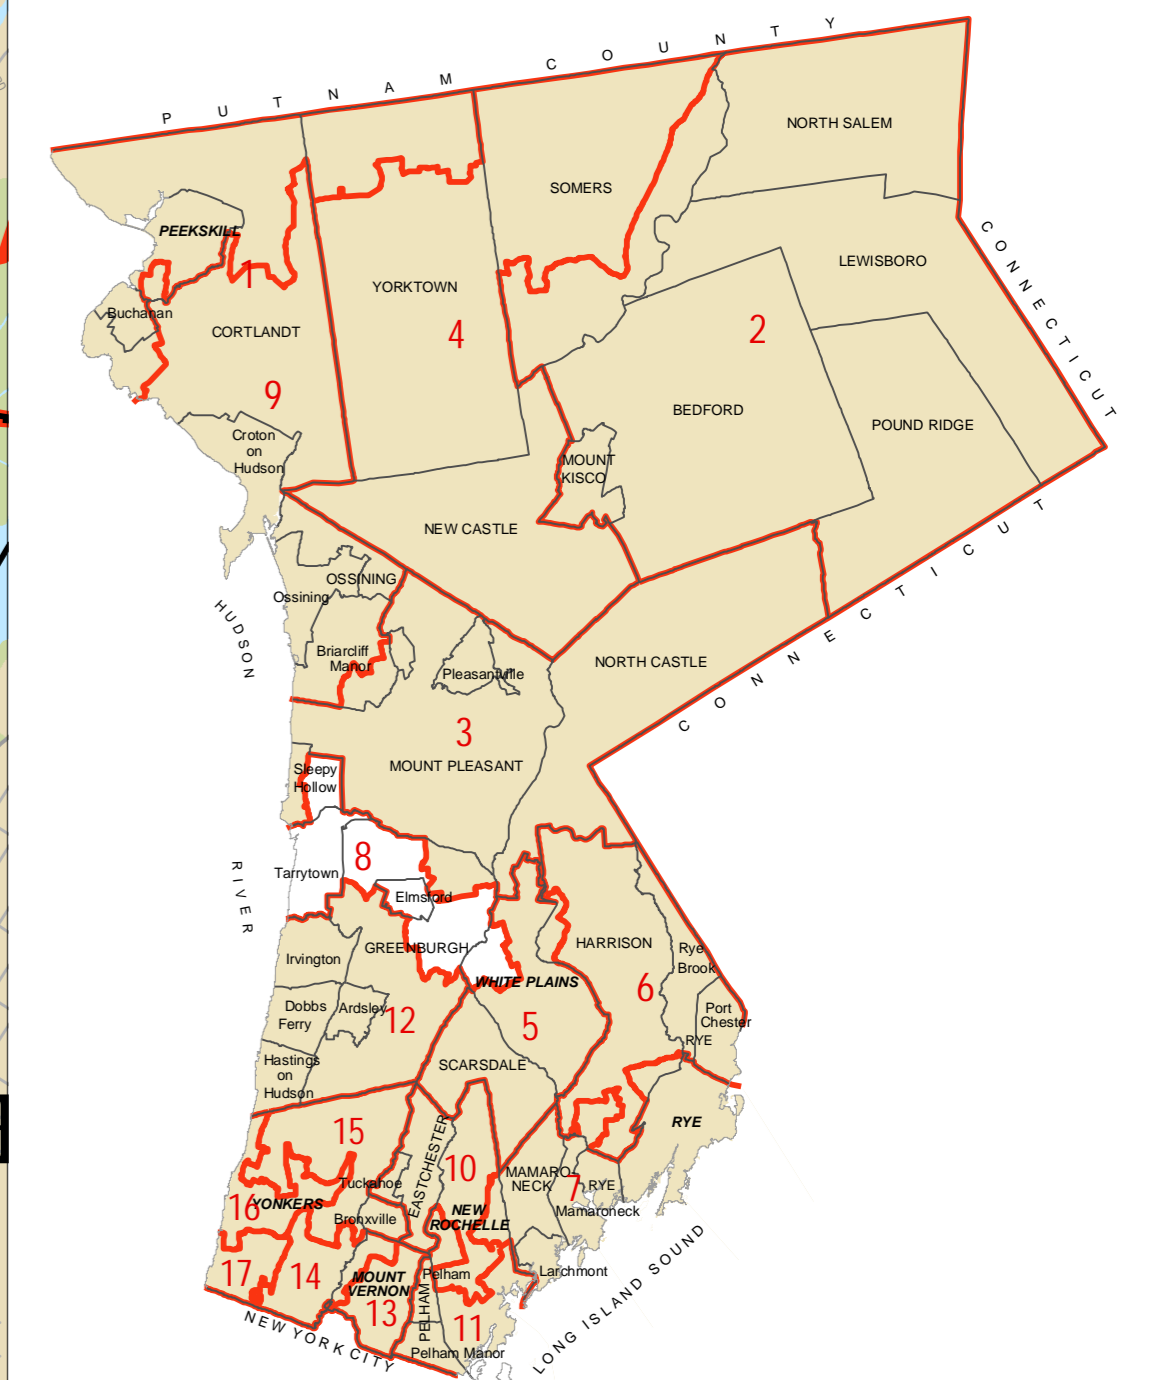

County Legislative District 8

Including Elmsford, Tarrytown, and parts of Greenburgh, Sleepy Hollow and White Plains

Legend

-  Legislative District Boundaries
-  Existing Bike Paths & Trails
-  Proposed Bike Paths & Trails
-  County Roads
-  County Channel Lines
-  County Parks
-  State Parks

Locator Map

Westchester.gov.com

Westchester County Department of Planning
432 Michaelian Office Building
148 Martine Avenue, White Plains, New York 10601

Map Produced January, 2012