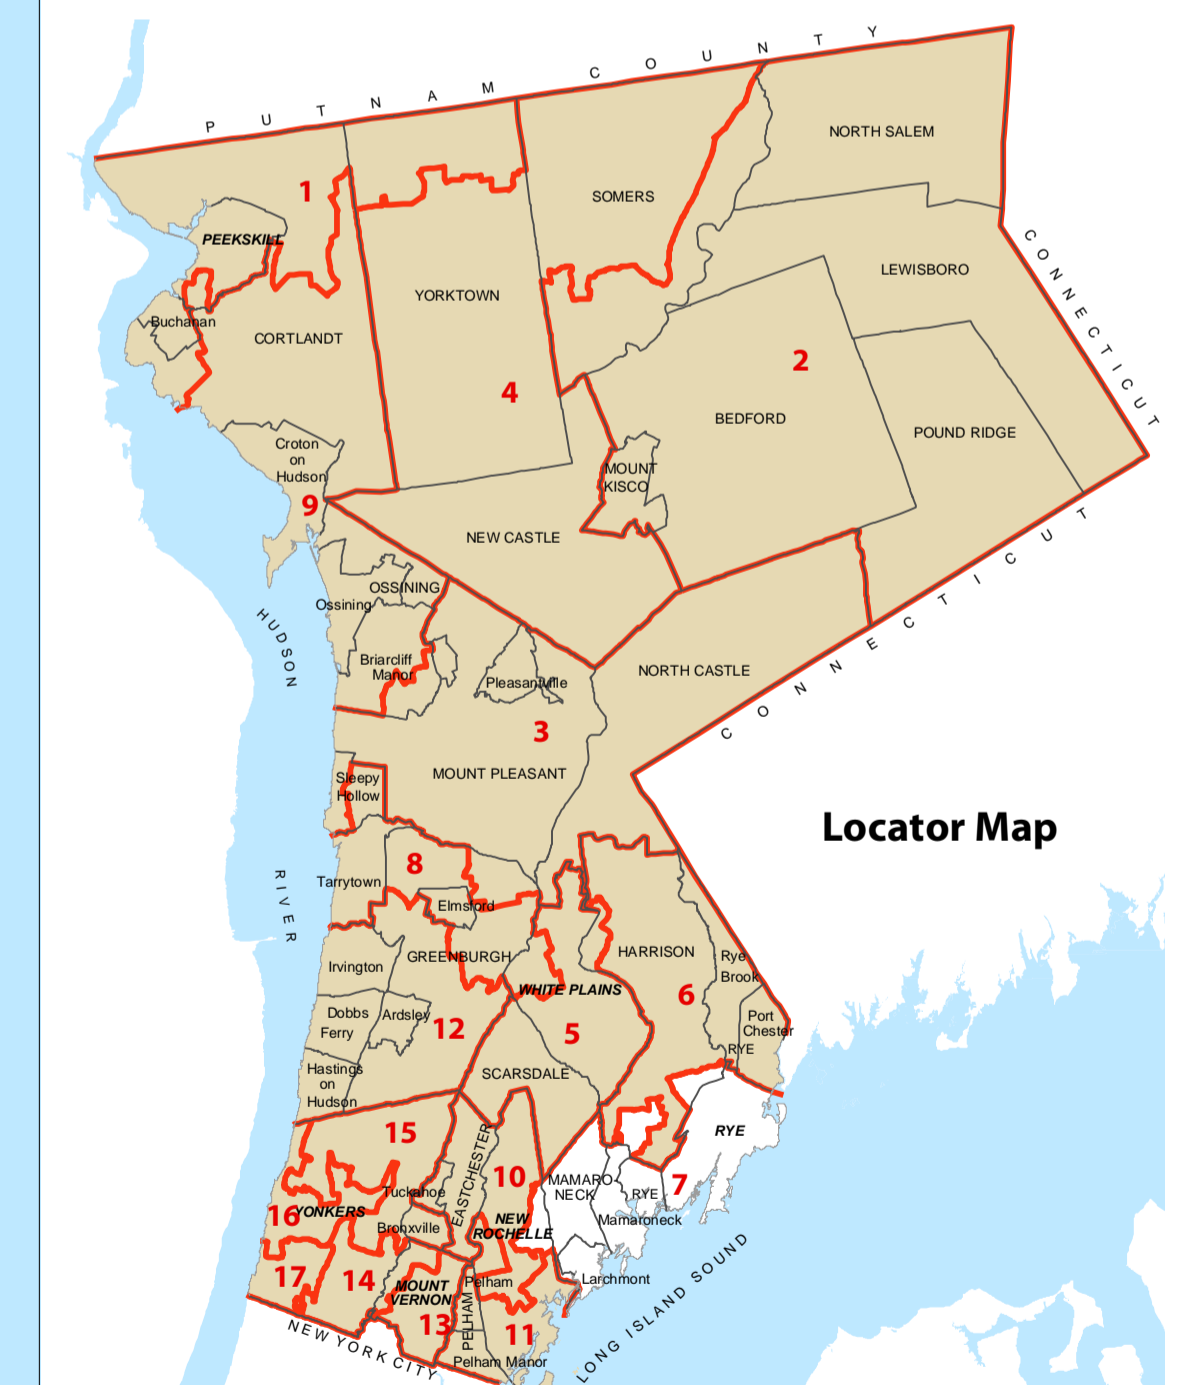

County Legislative District 7

Including
Larchmont, Mamaroneck Town and Village,
Rye City and parts of Harrison and New Rochelle

-  Legislative District Boundaries
-  County Roads
-  County Channel Lines
-  Bike Paths & Trails
-  County Parks
-  Local Parks
-  Private Recreation
-  Public Schools

Westchester.gov.com

Westchester County Department of Planning
432 Michaelian Office Building
148 Martine Avenue, White Plains, NY 10601

Map Produced March, 2012