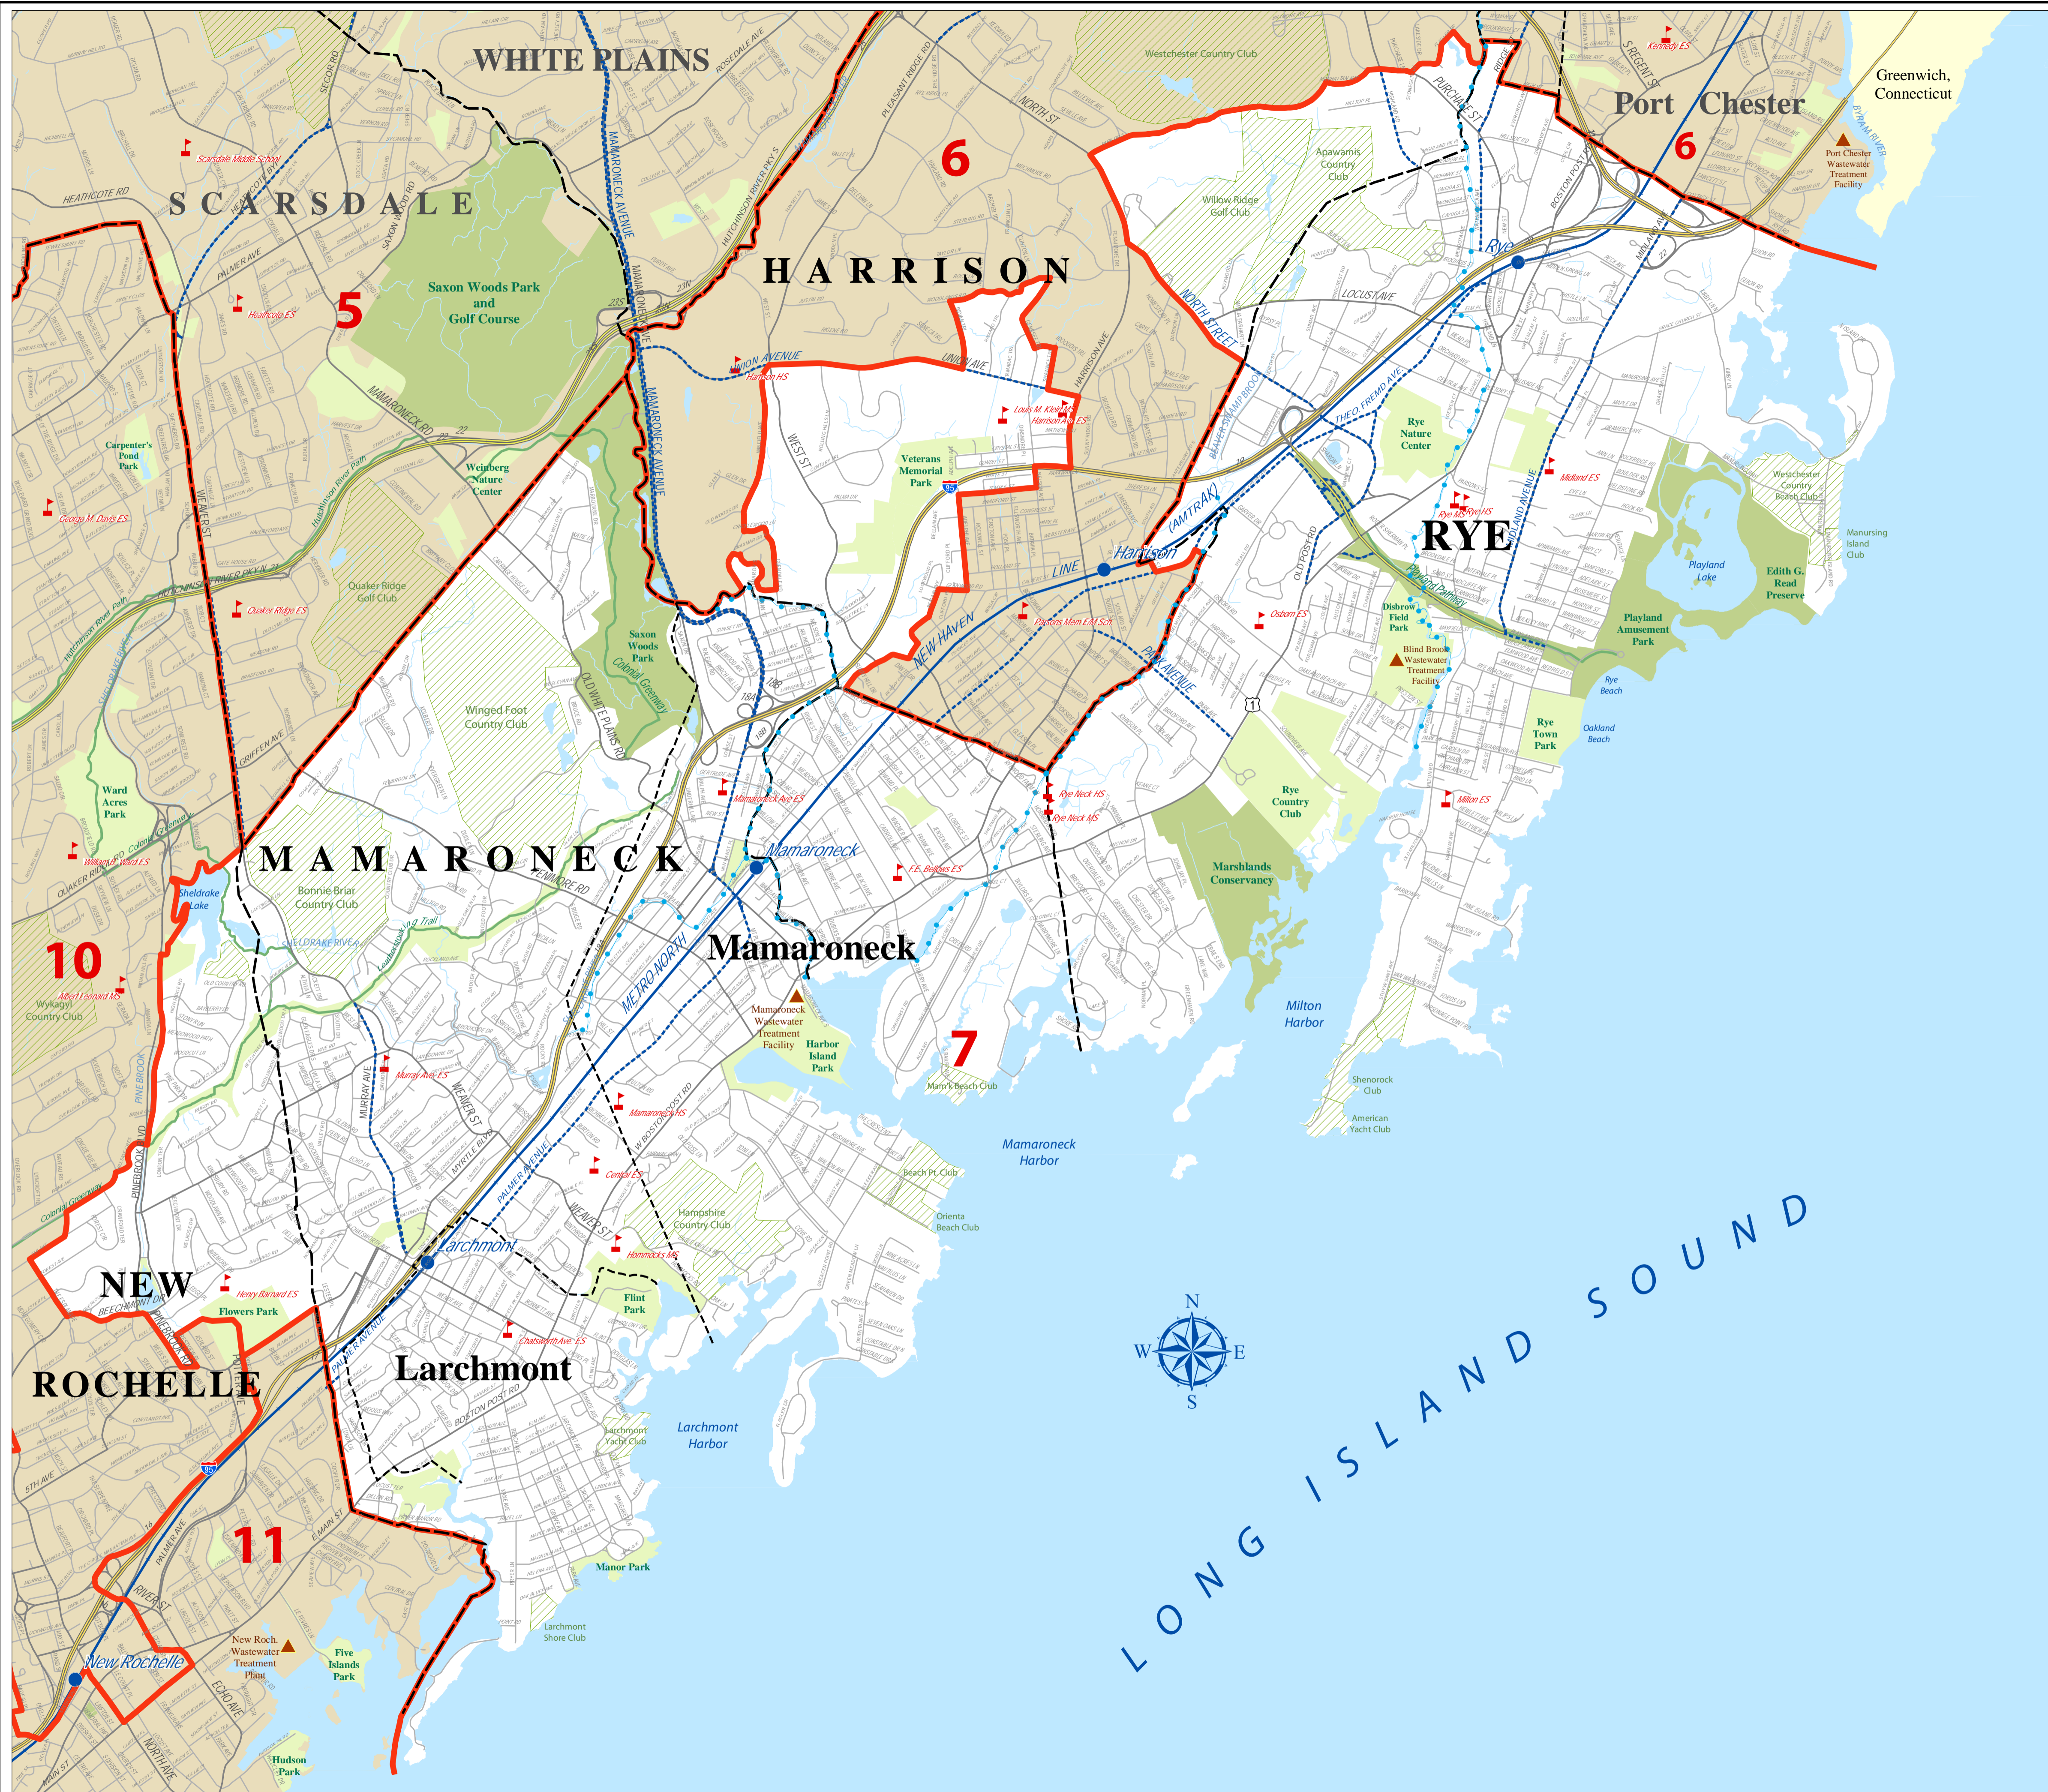

County Legislative District 7

Including
Larchmont, Mamaroneck Town and Village,
Rye City and parts of Harrison and New Rochelle

-  Legislative District Boundaries
-  County Roads
-  County Channel Lines
-  Bike Paths & Trails
-  County Parks
-  Local Parks
-  Private Recreation
-  Public Schools

Westchester.gov.com

Westchester County Department of Planning
432 Michaelian Office Building
148 Martine Avenue, White Plains, NY 10601

Map Produced March, 2012