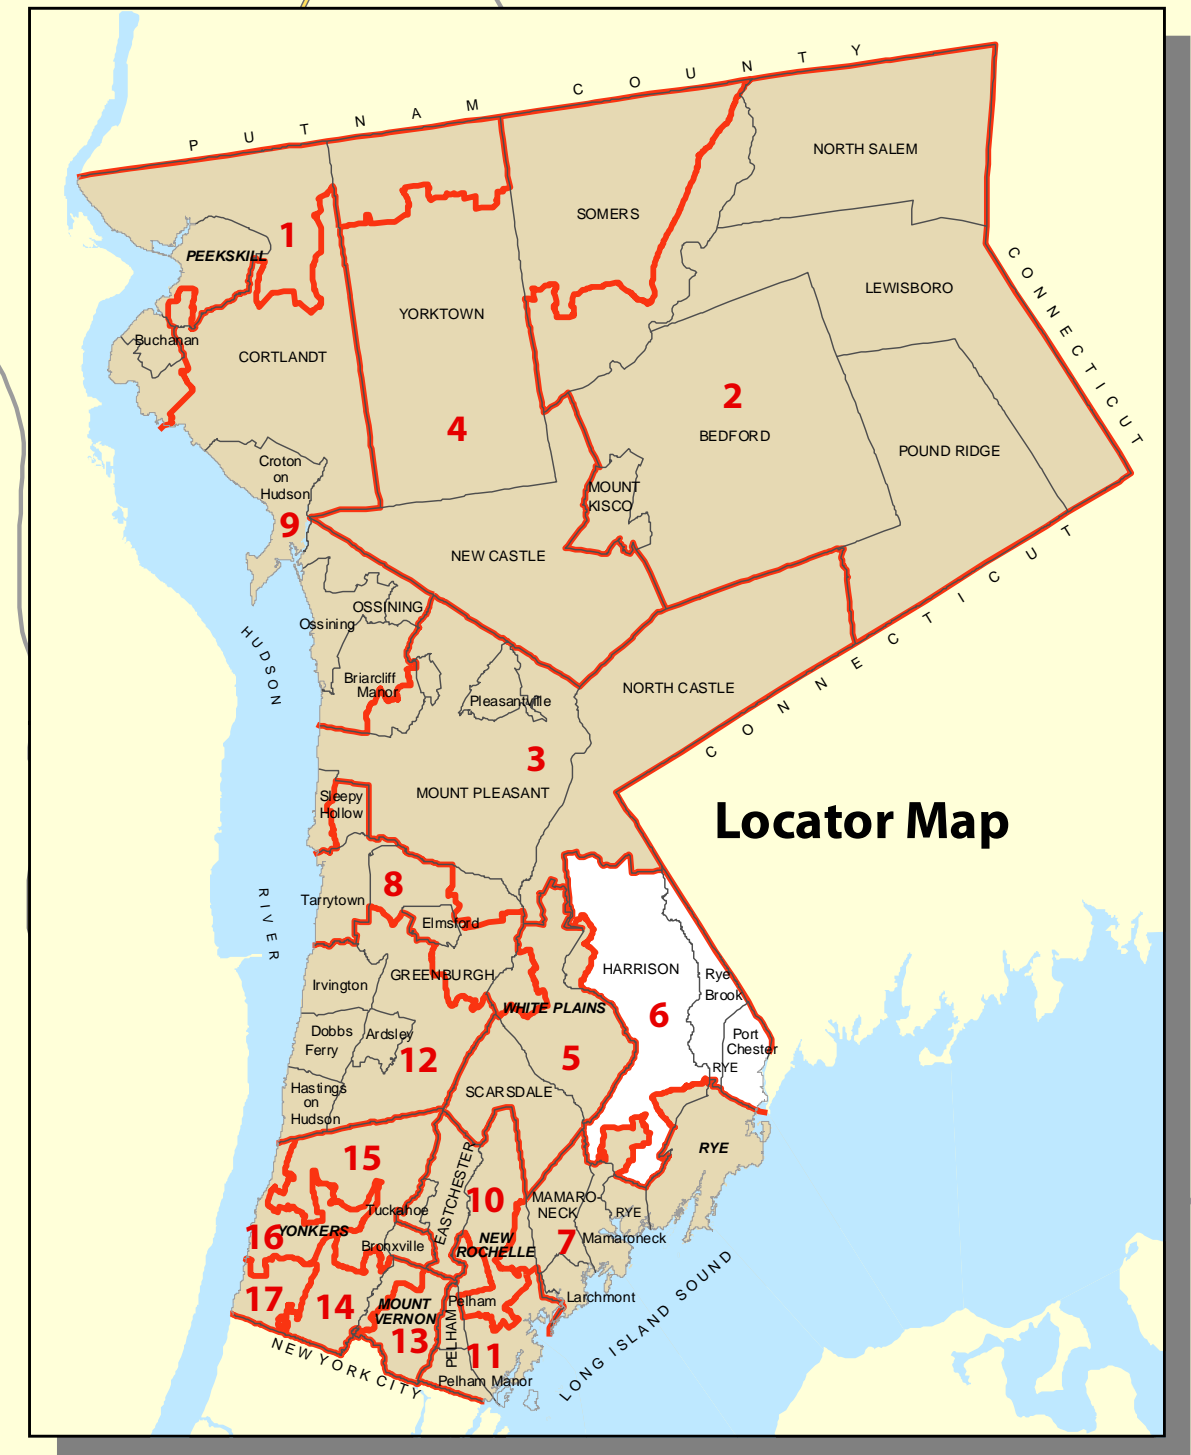

WESTCHESTER COUNTY, NEW YORK

Legend

- Legislative District Boundaries
- - - County Roads
- County Channel Lines
- Bike Paths & Trails
- County Parks
- Local Parks

0 0.25 0.5 1 Mile