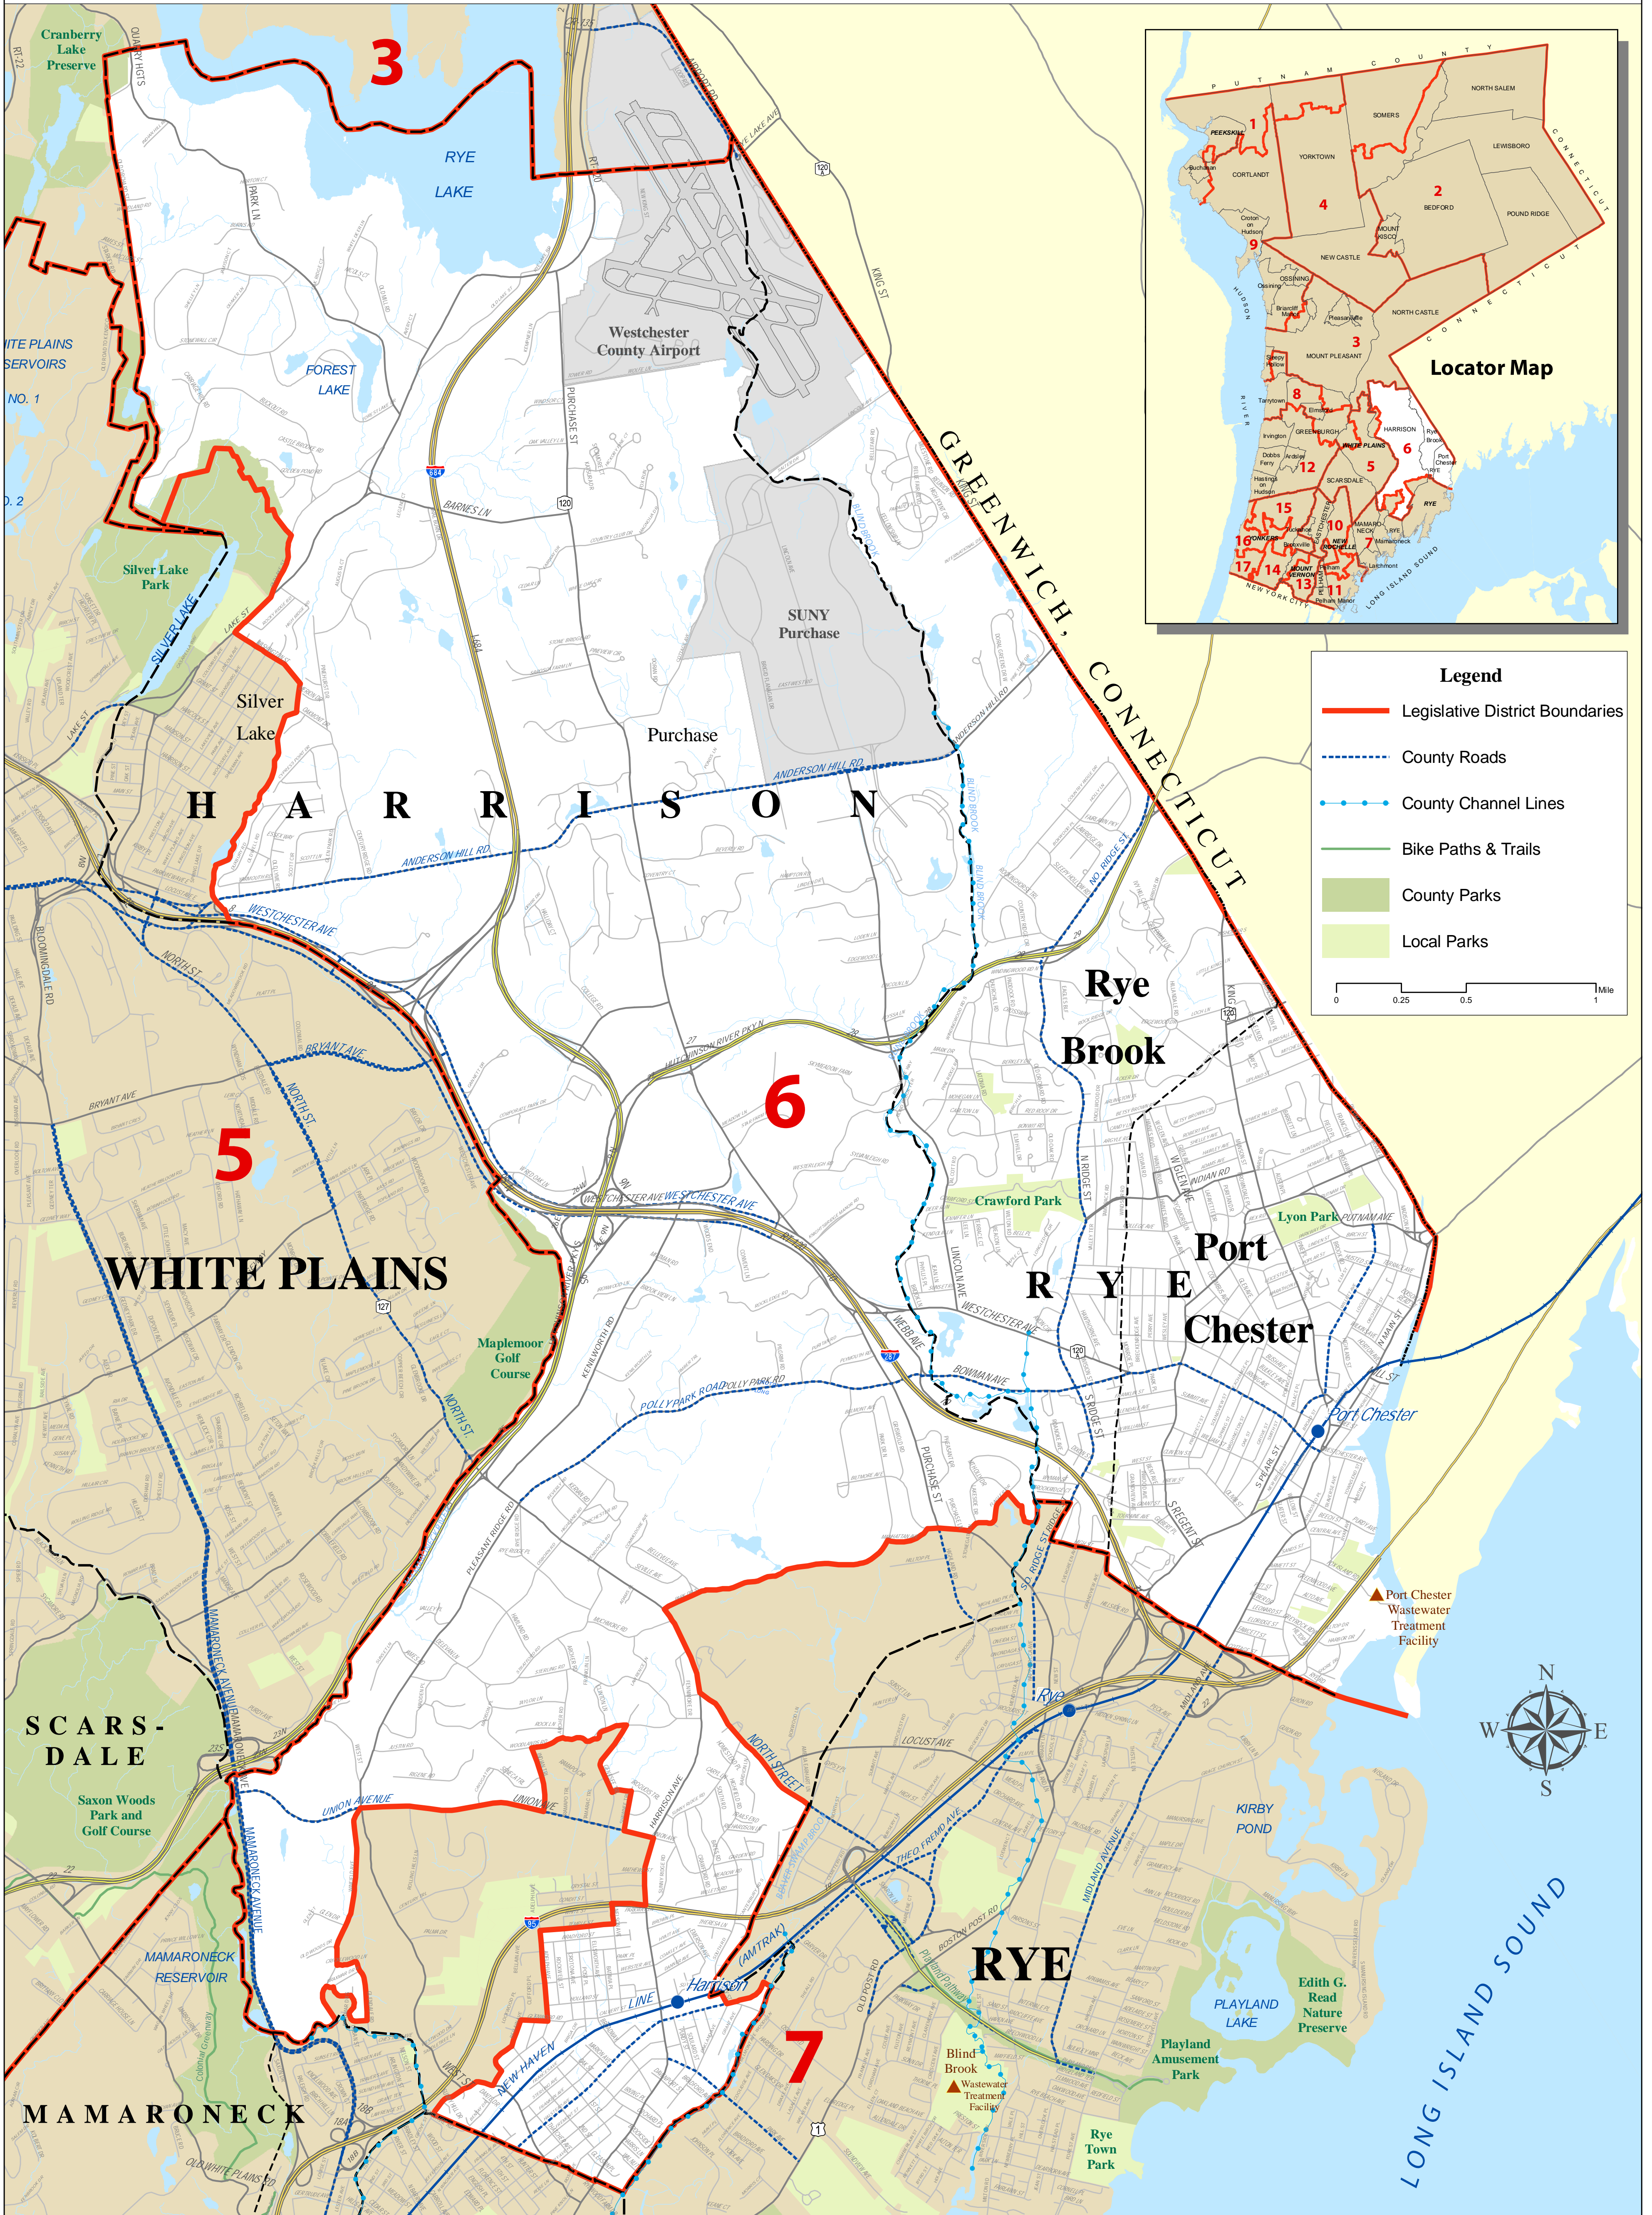

WESTCHESTER COUNTY, NEW YORK

Legend

- Legislative District Boundaries
- - - County Roads
- County Channel Lines
- Bike Paths & Trails
- County Parks
- Local Parks

0 0.25 0.5 1 Mile