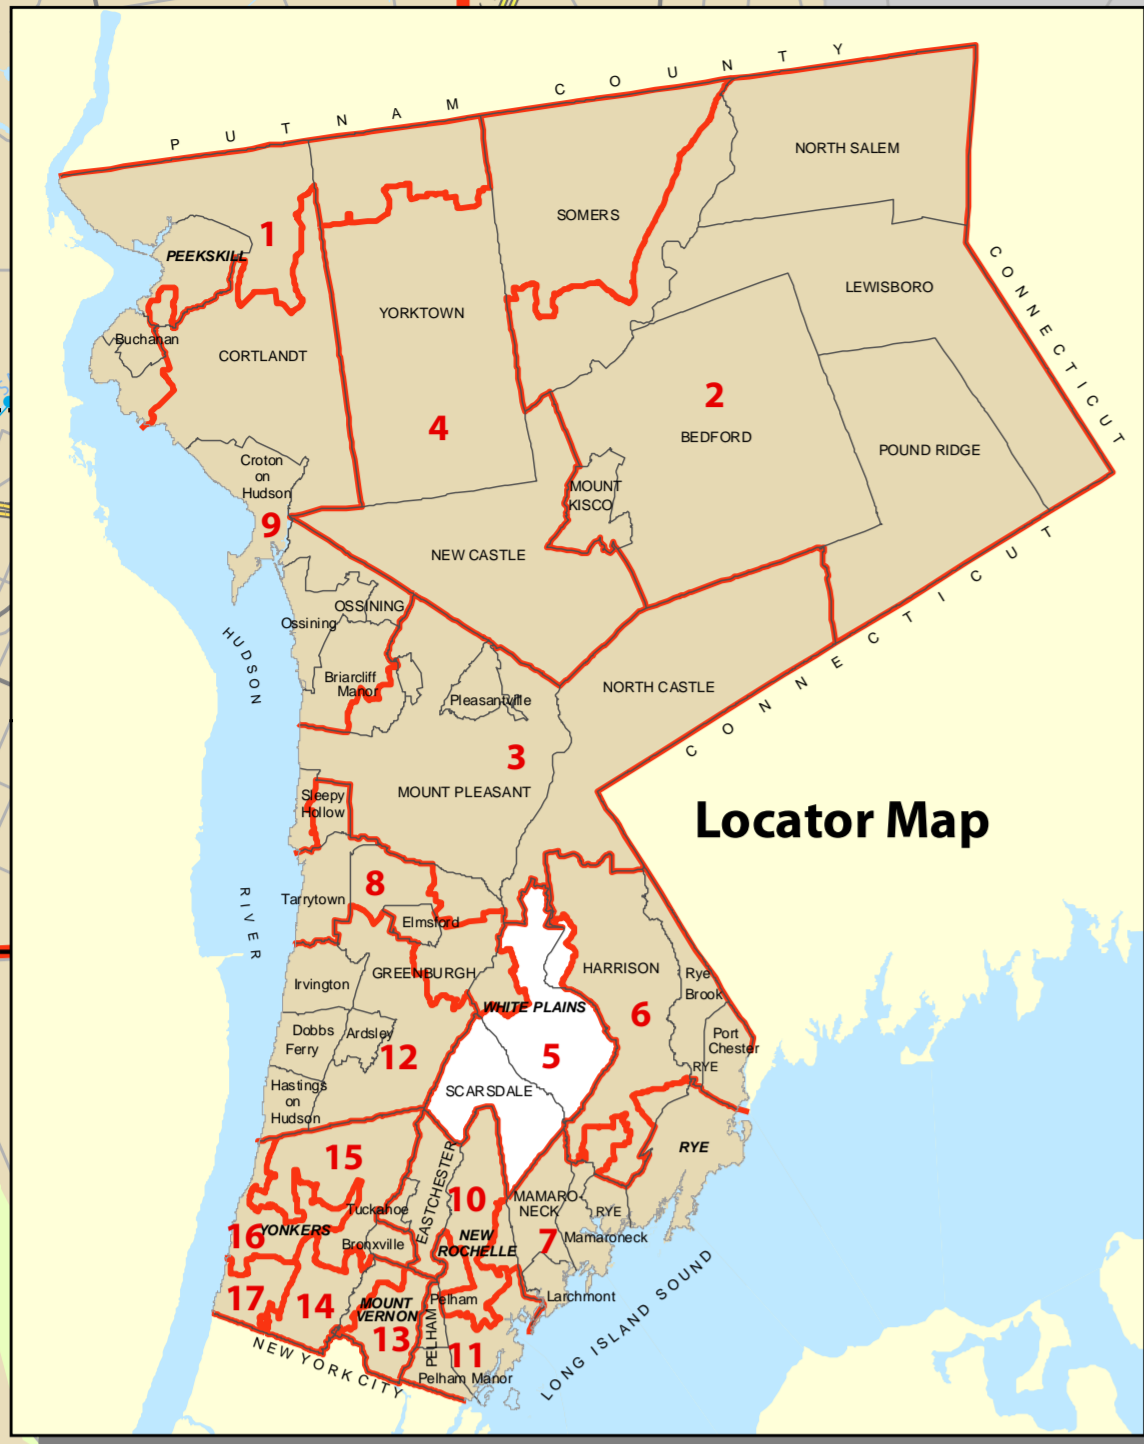

WESTCHESTER COUNTY, NEW YORK

Legend

- Legislative District Boundaries
- Bike Paths & Trails
- - - Proposed Paths and Trails
- County Channel Lines
- County Parks
- Local Parks

0 0.2 0.4 0.8 Miles