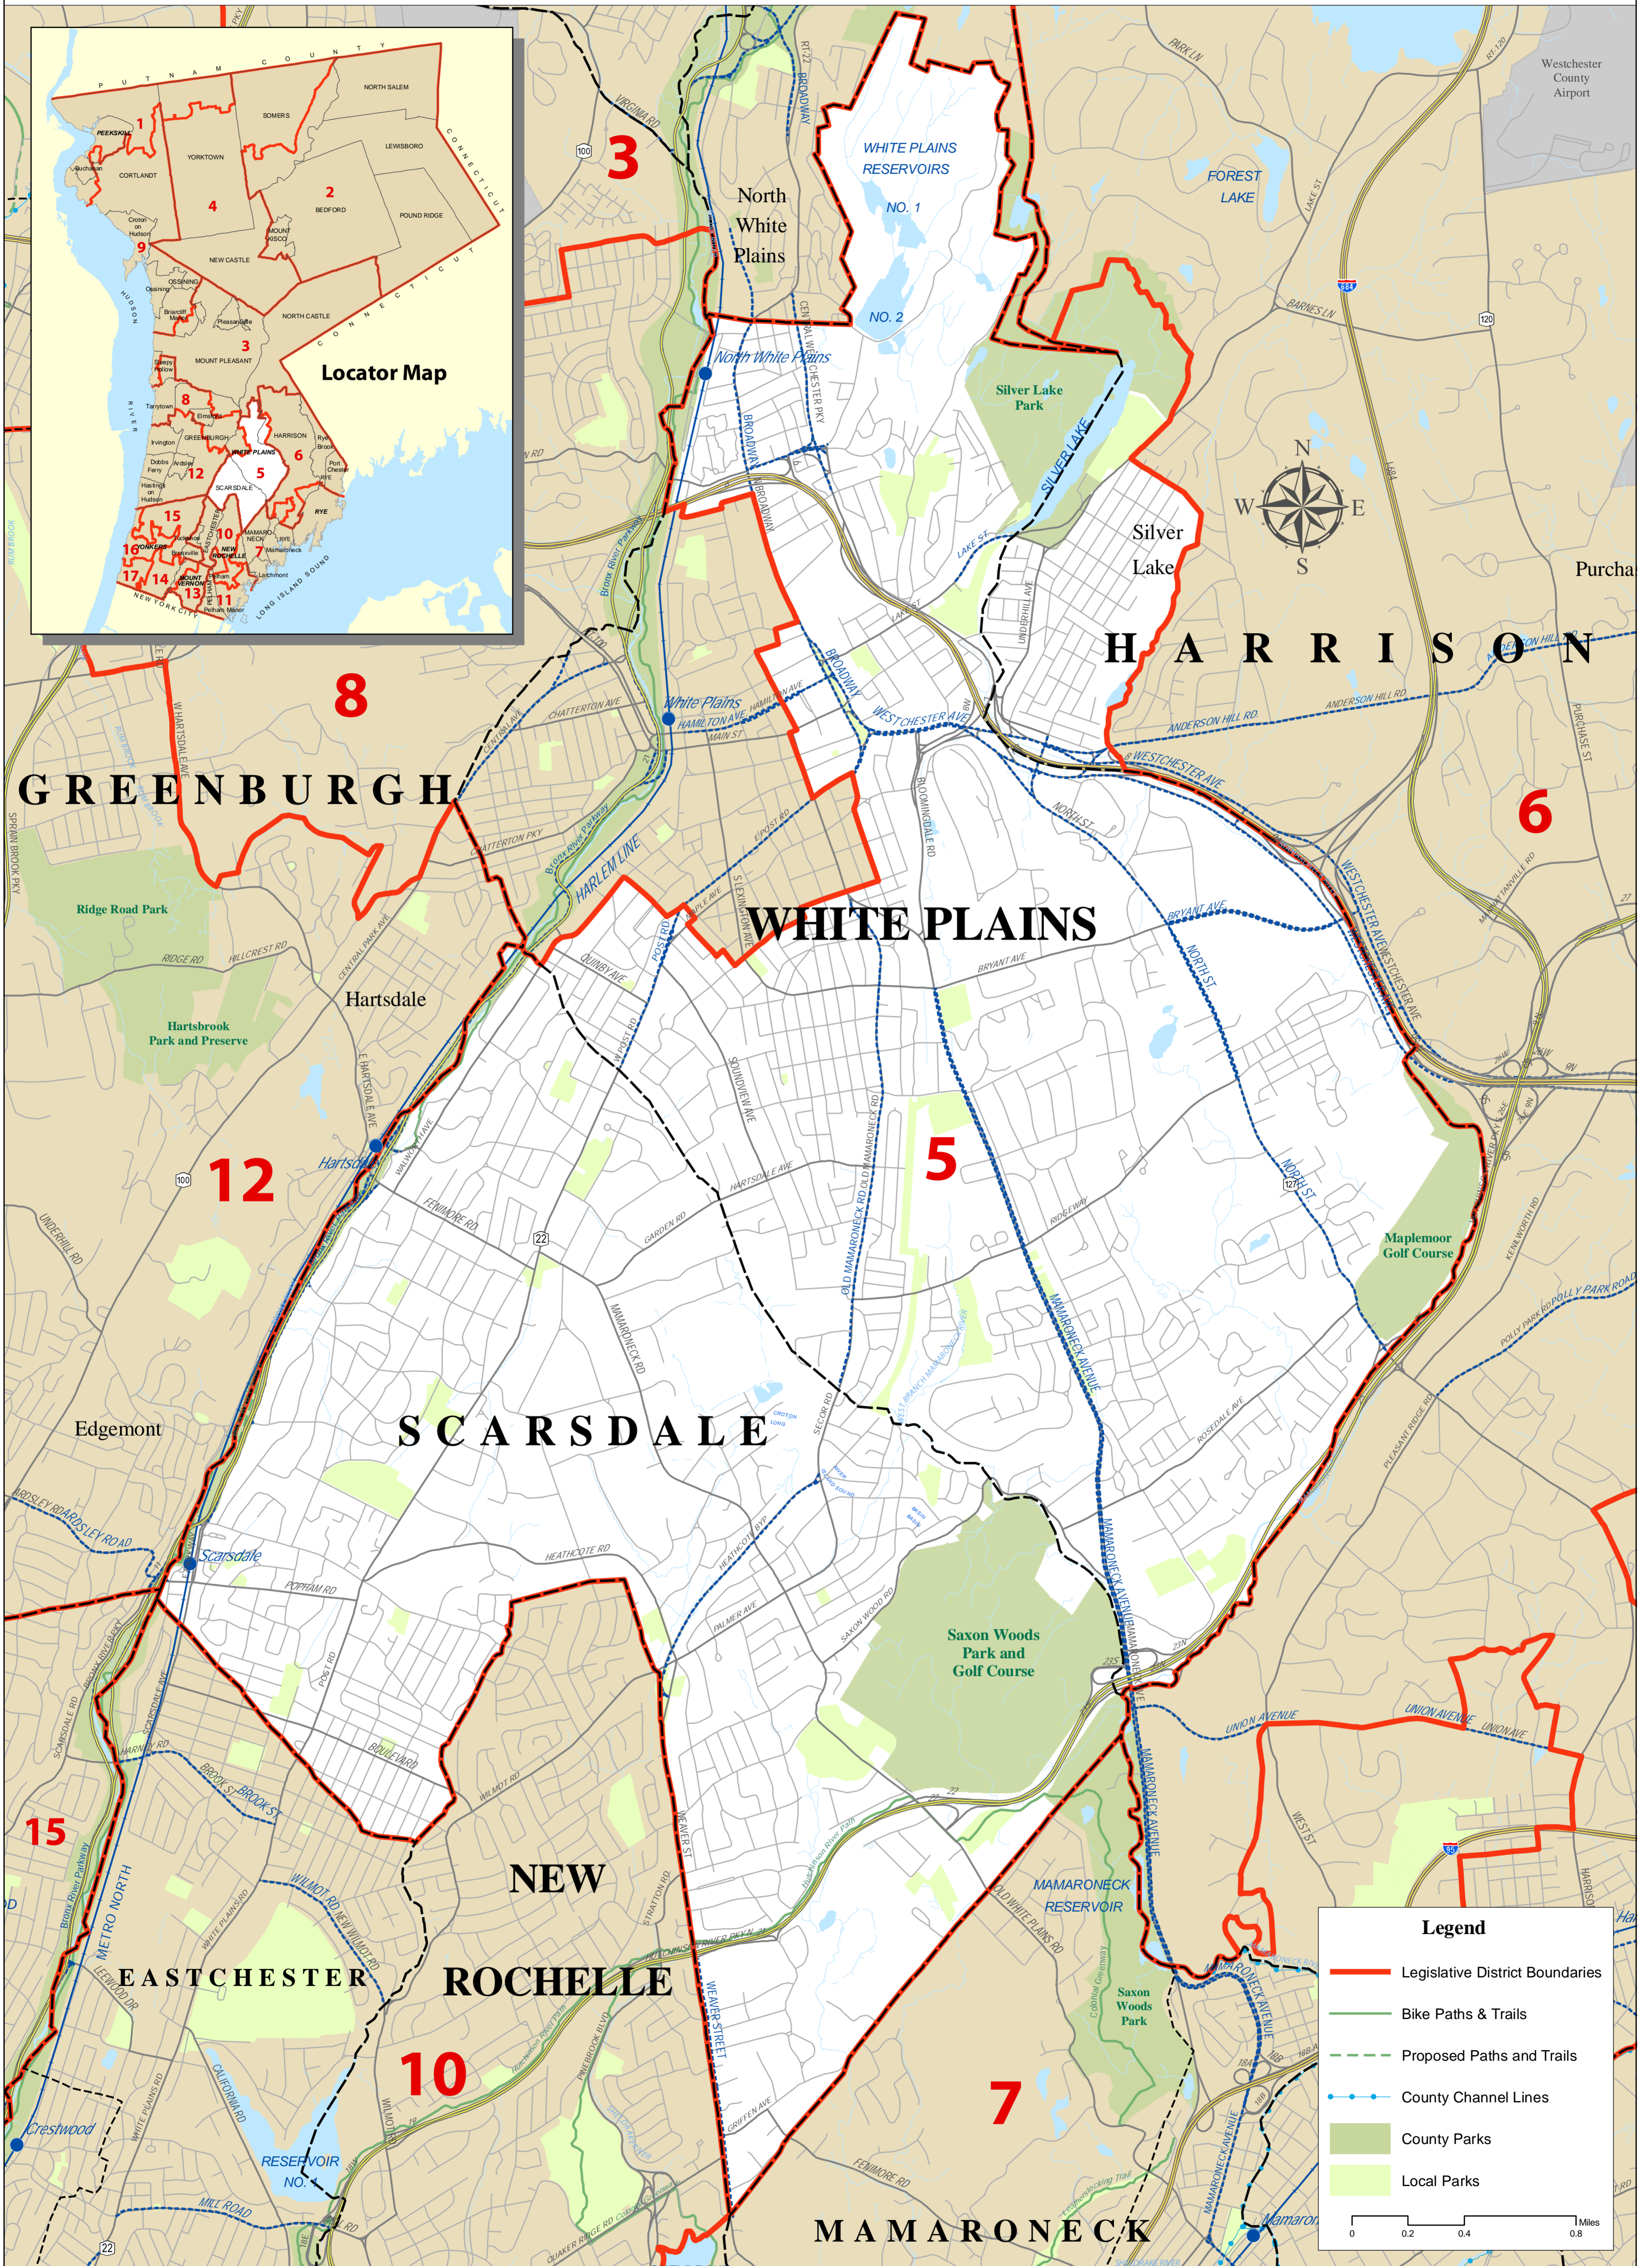

WESTCHESTER COUNTY, NEW YORK

Legend

- Legislative District Boundaries
- Bike Paths & Trails
- - - Proposed Paths and Trails
- County Channel Lines
- County Parks
- Local Parks

0 0.2 0.4 0.8 Miles