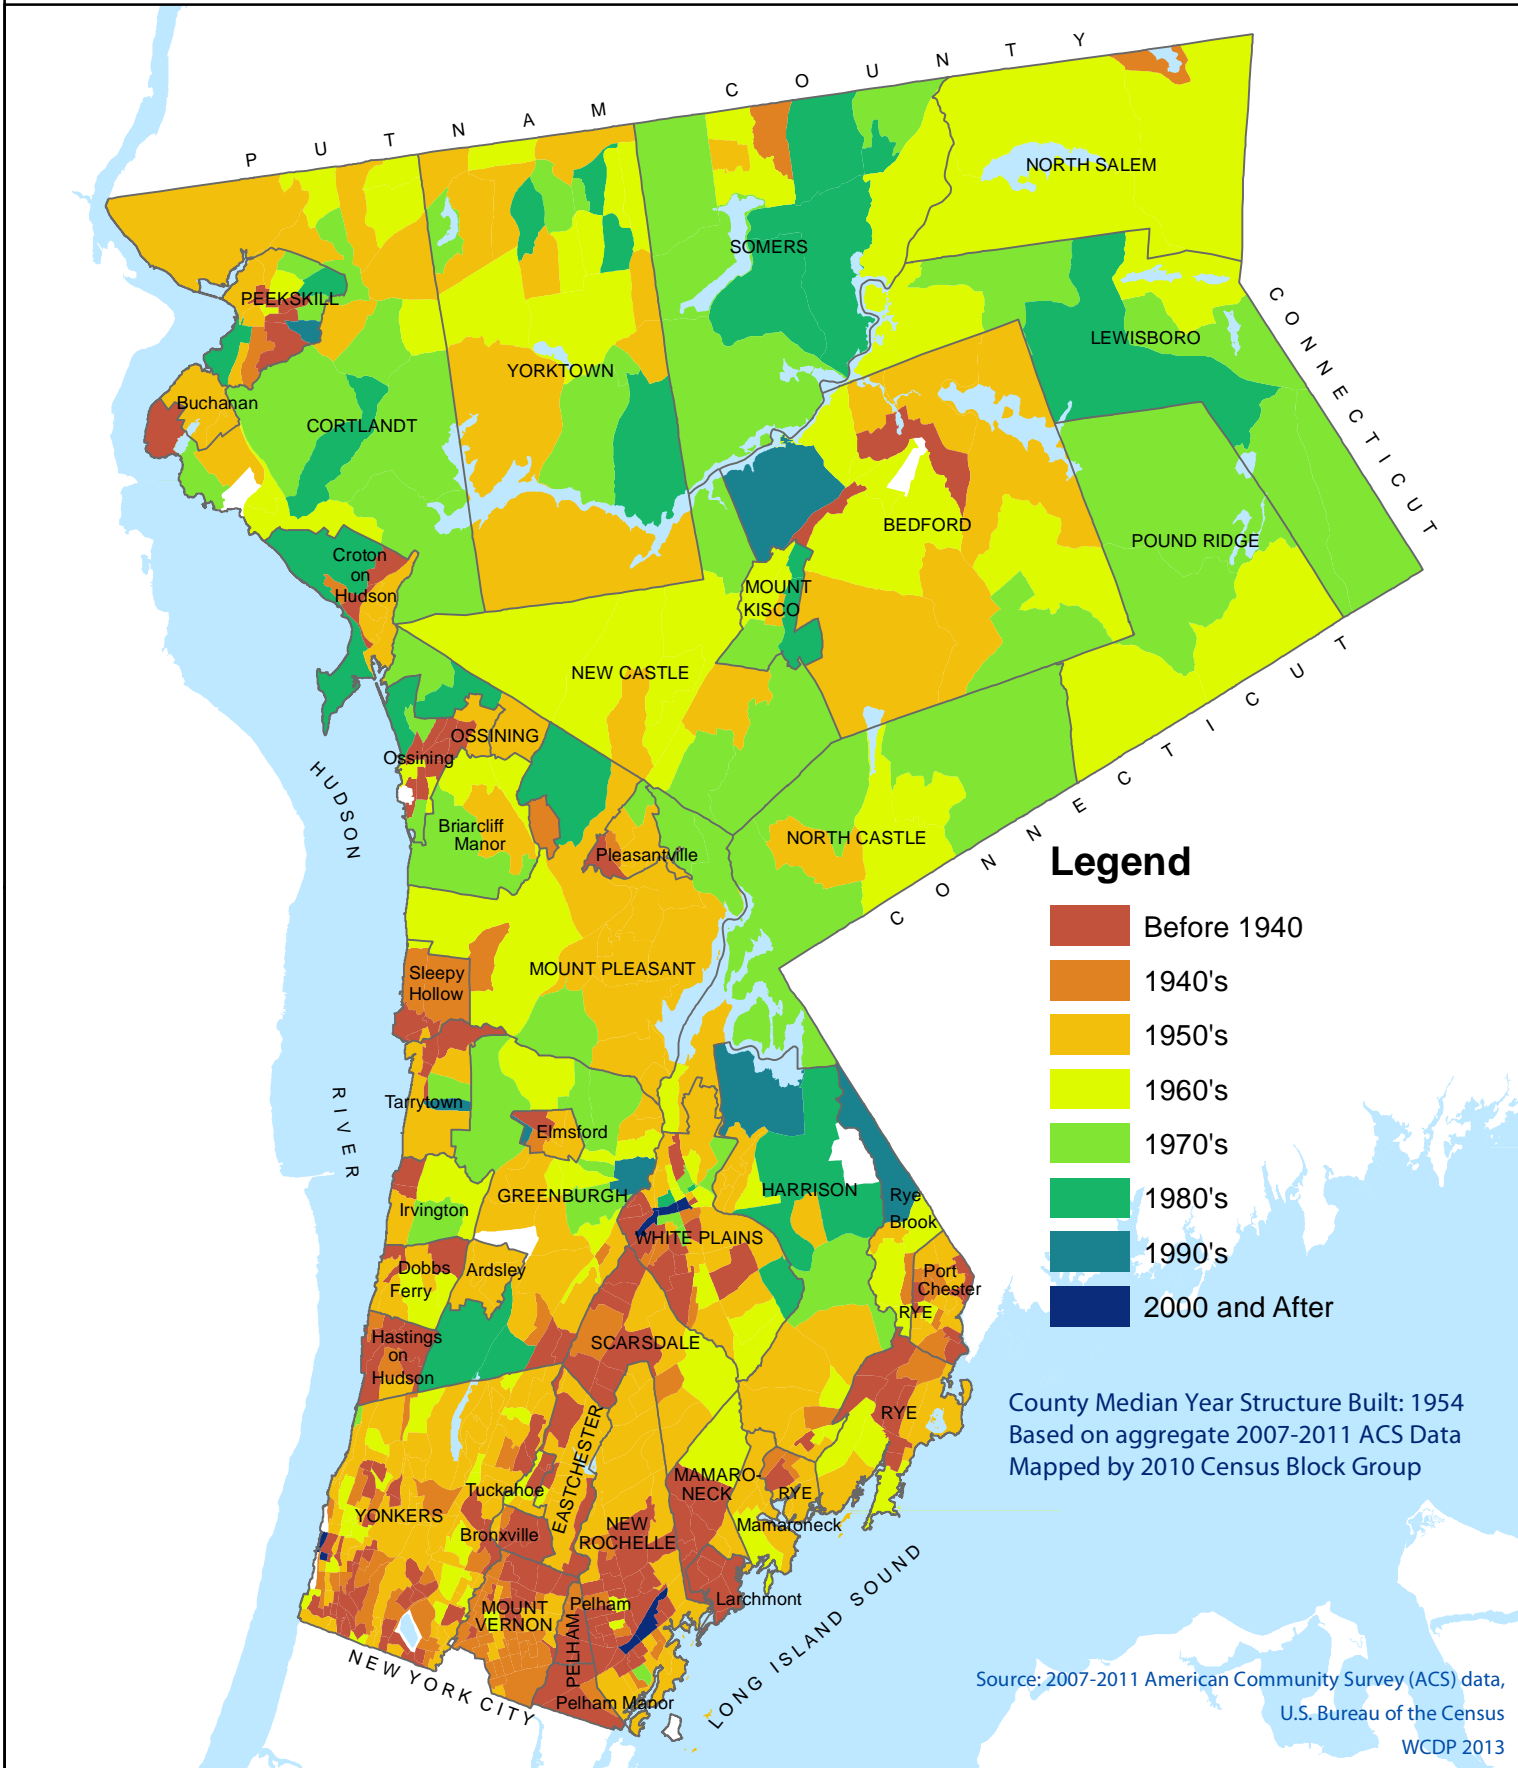

WESTCHESTER COUNTY, NEW YORK

Legend

- Before 1940
- 1940's
- 1950's
- 1960's
- 1970's
- 1980's
- 1990's
- 2000 and After

County Median Year Structure Built: 1954
 Based on aggregate 2007-2011 ACS Data
 Mapped by 2010 Census Block Group

Source: 2007-2011 American Community Survey (ACS) data,
 U.S. Bureau of the Census
 WCDP 2013