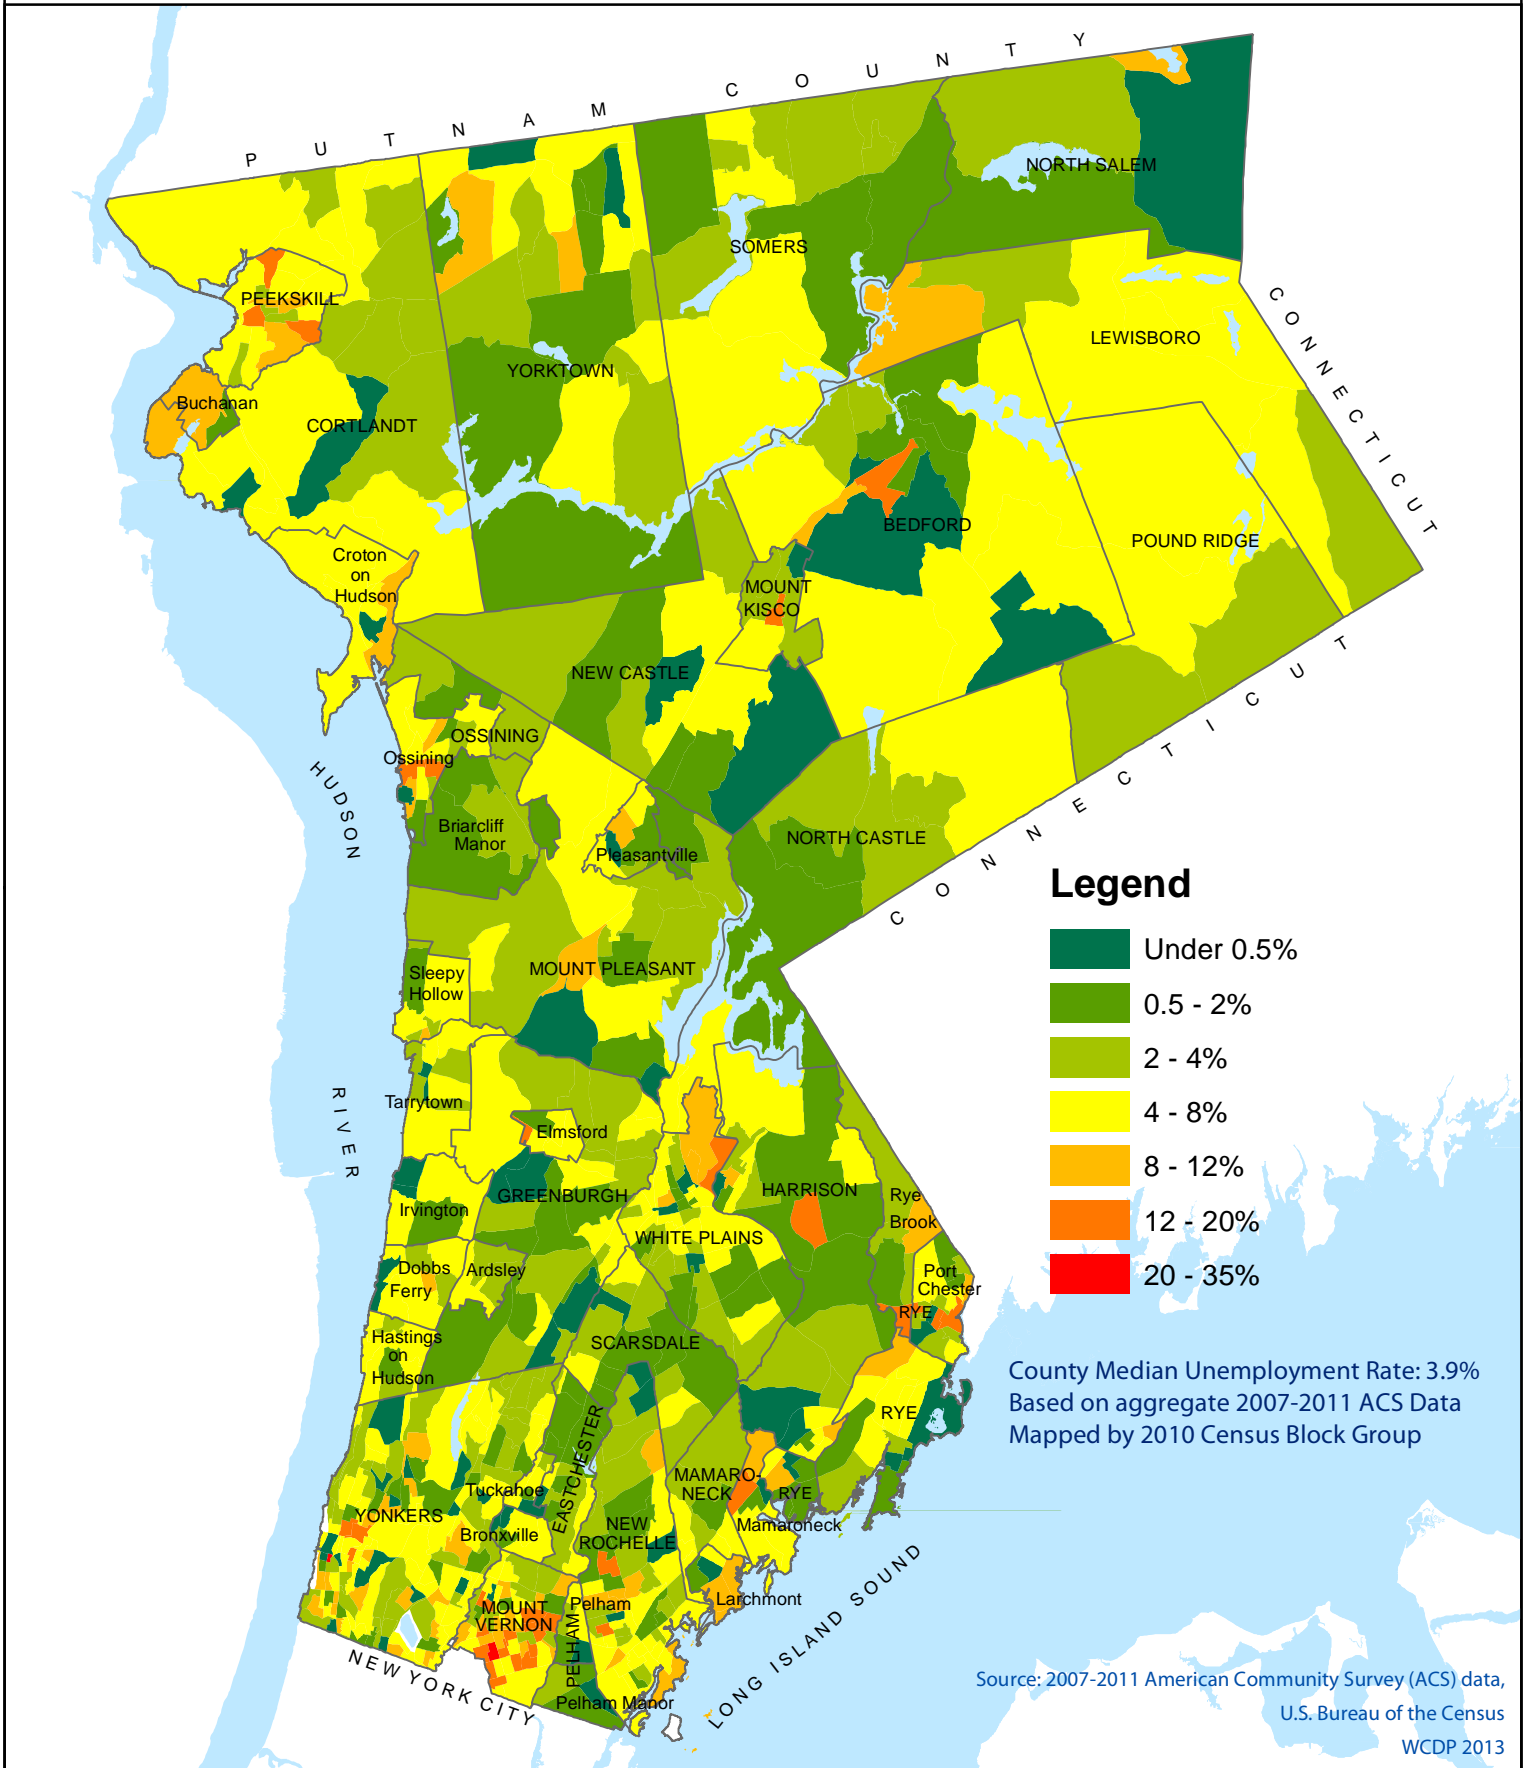

WESTCHESTER COUNTY, NEW YORK

Legend

- Under 0.5%
- 0.5 - 2%
- 2 - 4%
- 4 - 8%
- 8 - 12%
- 12 - 20%
- 20 - 35%

County Median Unemployment Rate: 3.9%
 Based on aggregate 2007-2011 ACS Data
 Mapped by 2010 Census Block Group

Source: 2007-2011 American Community Survey (ACS) data,
 U.S. Bureau of the Census
 WCDP 2013