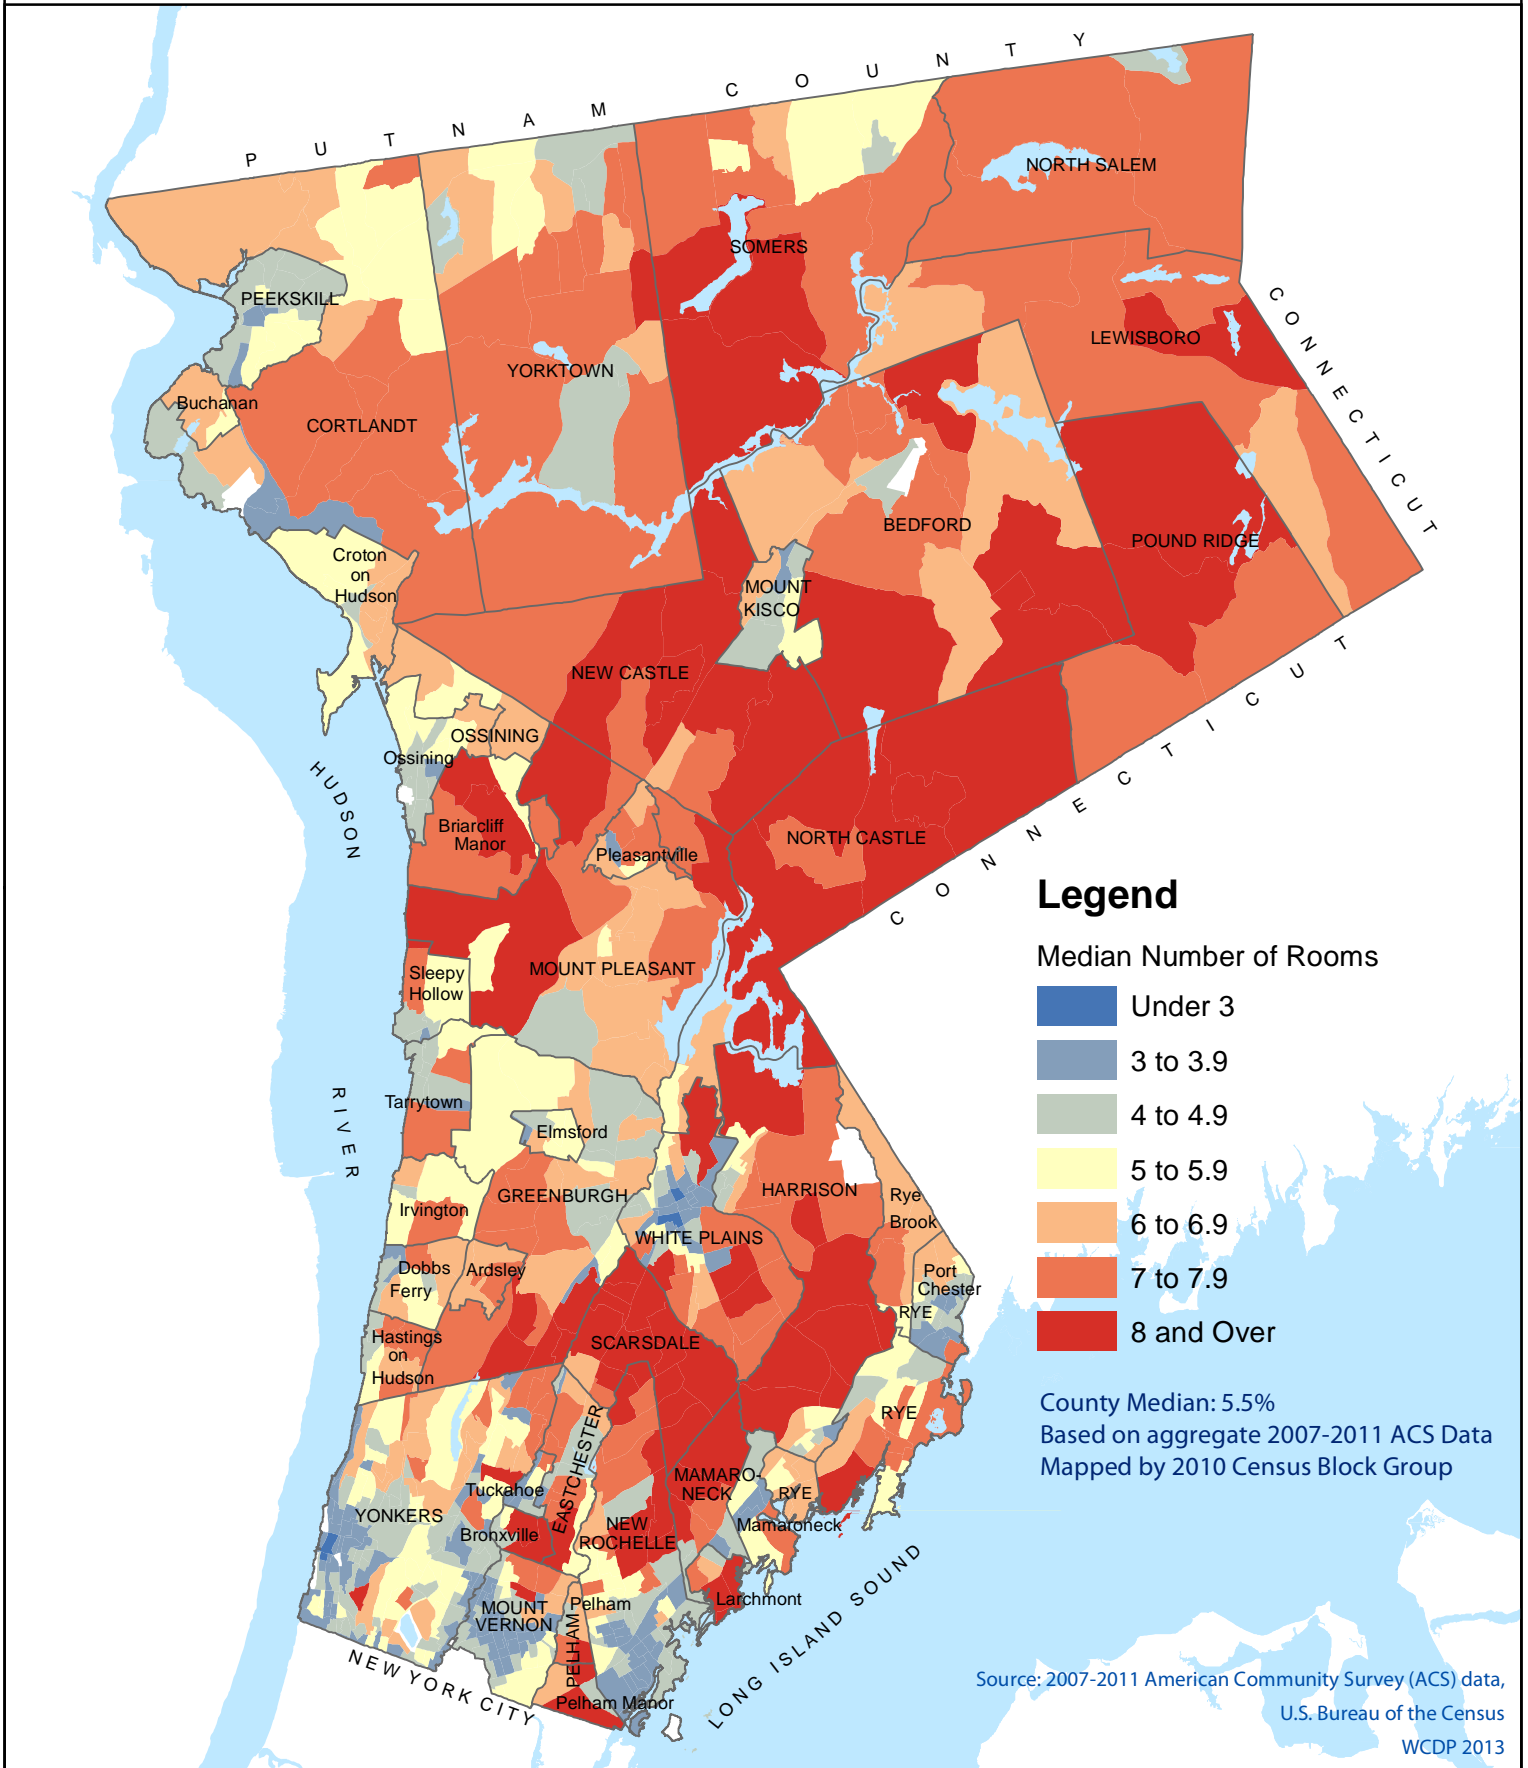

WESTCHESTER COUNTY, NEW YORK

Legend

Median Number of Rooms

- Under 3
- 3 to 3.9
- 4 to 4.9
- 5 to 5.9
- 6 to 6.9
- 7 to 7.9
- 8 and Over

County Median: 5.5%
Based on aggregate 2007-2011 ACS Data
Mapped by 2010 Census Block Group

Source: 2007-2011 American Community Survey (ACS) data,
U.S. Bureau of the Census
WCDP 2013