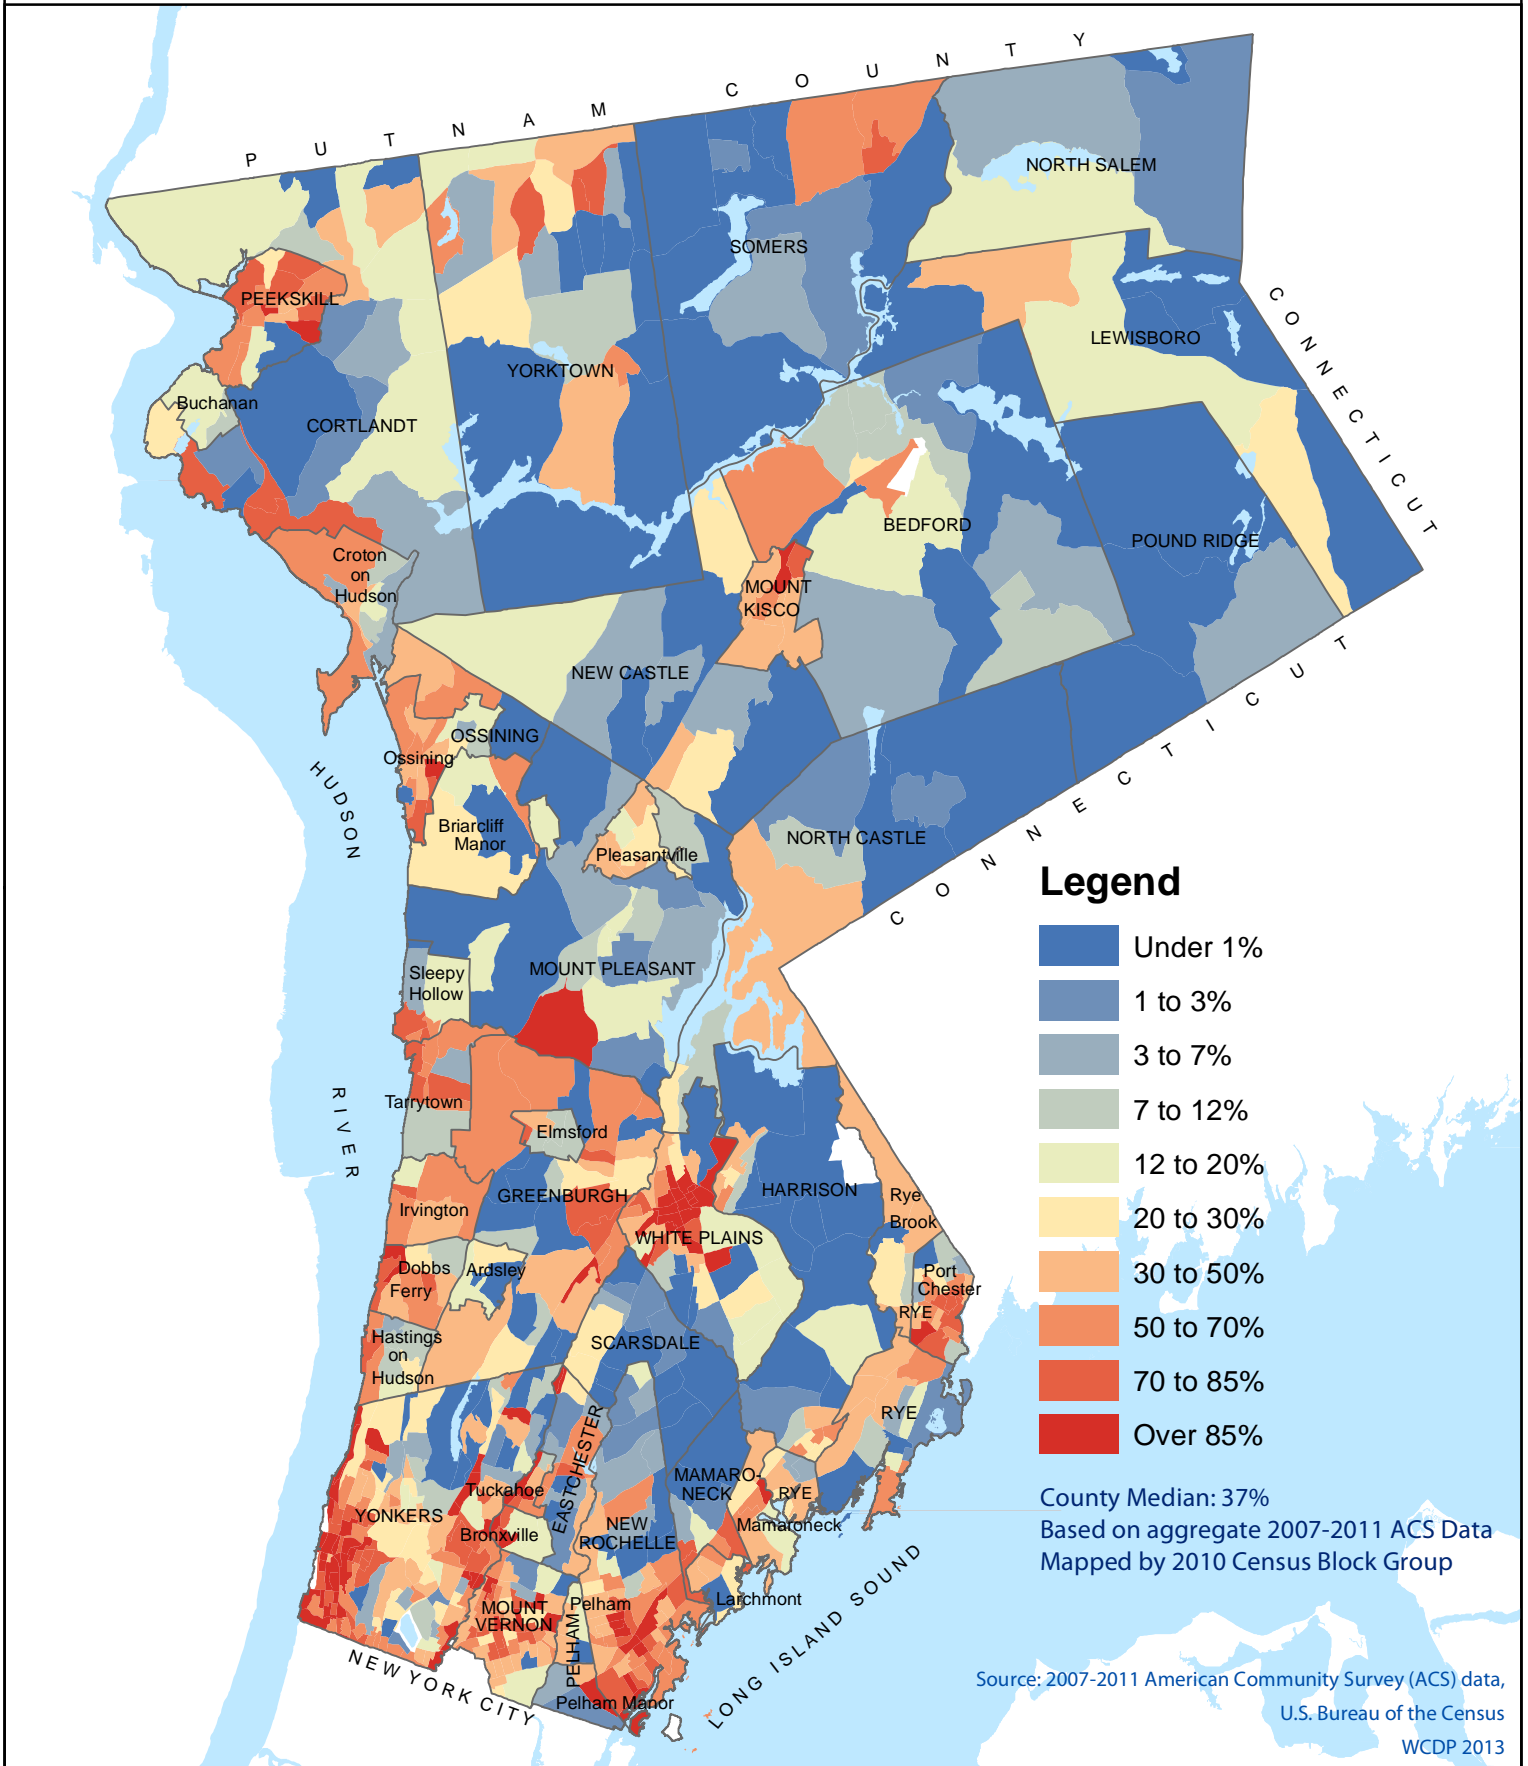

# WESTCHESTER COUNTY, NEW YORK

## Multi-Family Homes

Percent of housing units in structures having 3 units of more,  
 including single-family attached units